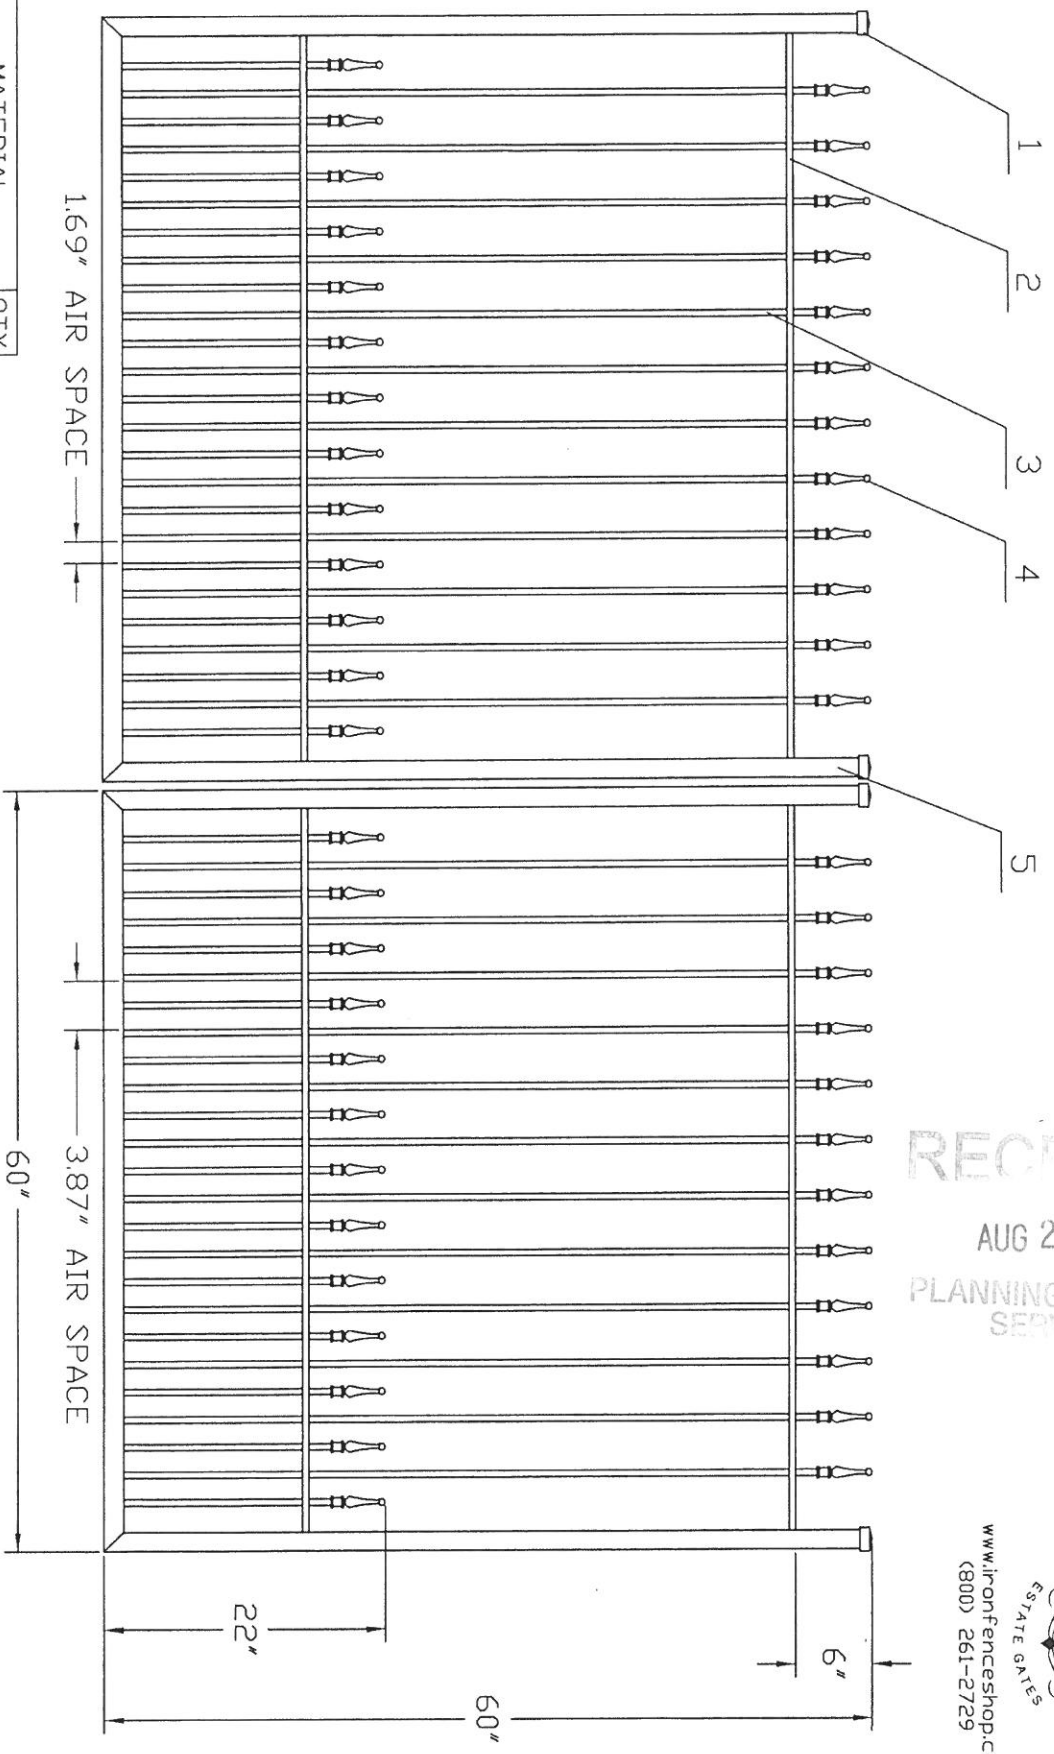

5'H X 8'W STRONGHOLD IRON FENCE PANEL  
 TRADITIONAL GRADE - STYLE #15: PUPPY PICKET FINIALS

NO.	MATERIAL	QTY
1	CAST IRON FINIAL	43
2	1"X1/2"X1/8"	3
3	1/2"X1/2"X18ga	43

**IRON • FENCE**  
 SHOP  
 PERIMETER FENCING  
 ESTATE GATES

www.ironfenceshop.com  
 (800) 261-2729

RECEIVED  
 AUG 24 2020  
 PLANNING & DESIGN  
 SERVICES

TP0508PPR

5'H X 4'W STRONGHOLD IRON WALK GATE  
 TRADITIONAL GRADE - STYLE #15: PUPPY PICKET FINIALS

NO.	MATERIAL	QTY
1	CAST IRON CAP	2
2	1"X1/2"X1/8"	2
3	1/2"X1/2"X18ga	19
4	CAST IRON FINIAL	19
5	1-1/2"X1-1/2"X14ga	3

PERIMETER FENCING  
**IRON • FENCE**  
 SHOP

ESTATE GATES  
 www.ironfenceshop.com  
 (800) 261-2729

RECEIVED  
 AUG 24 2020  
 PLANNING & DESIGN  
 SERVICES

TPG54PPR

5/4 X 10' W STRONGHOLD IRON DOUBLE WALK GATE  
 TRADITIONAL GRADE - STYLE #15: PUPPY PICKET FINIALS

NO.	MATERIAL	QTY
1	CAST IRON CAP	4
2	1"X1/2"X1/8"	4
3	1/2"X1/2"X18ga	50
4	CAST IRON FINIAL	50
5	1-1/2"X1-1/2"X14ga	6

RECEIVED  
 AUG 24 2020  
 PLANNING & DESIGN  
 SERVICES

PERIMETER FENCING  
**IRON • FENCE**  
 SHOP  
 ESTATE GATES  
 www.ironfenceshop.com  
 (800) 261-2729