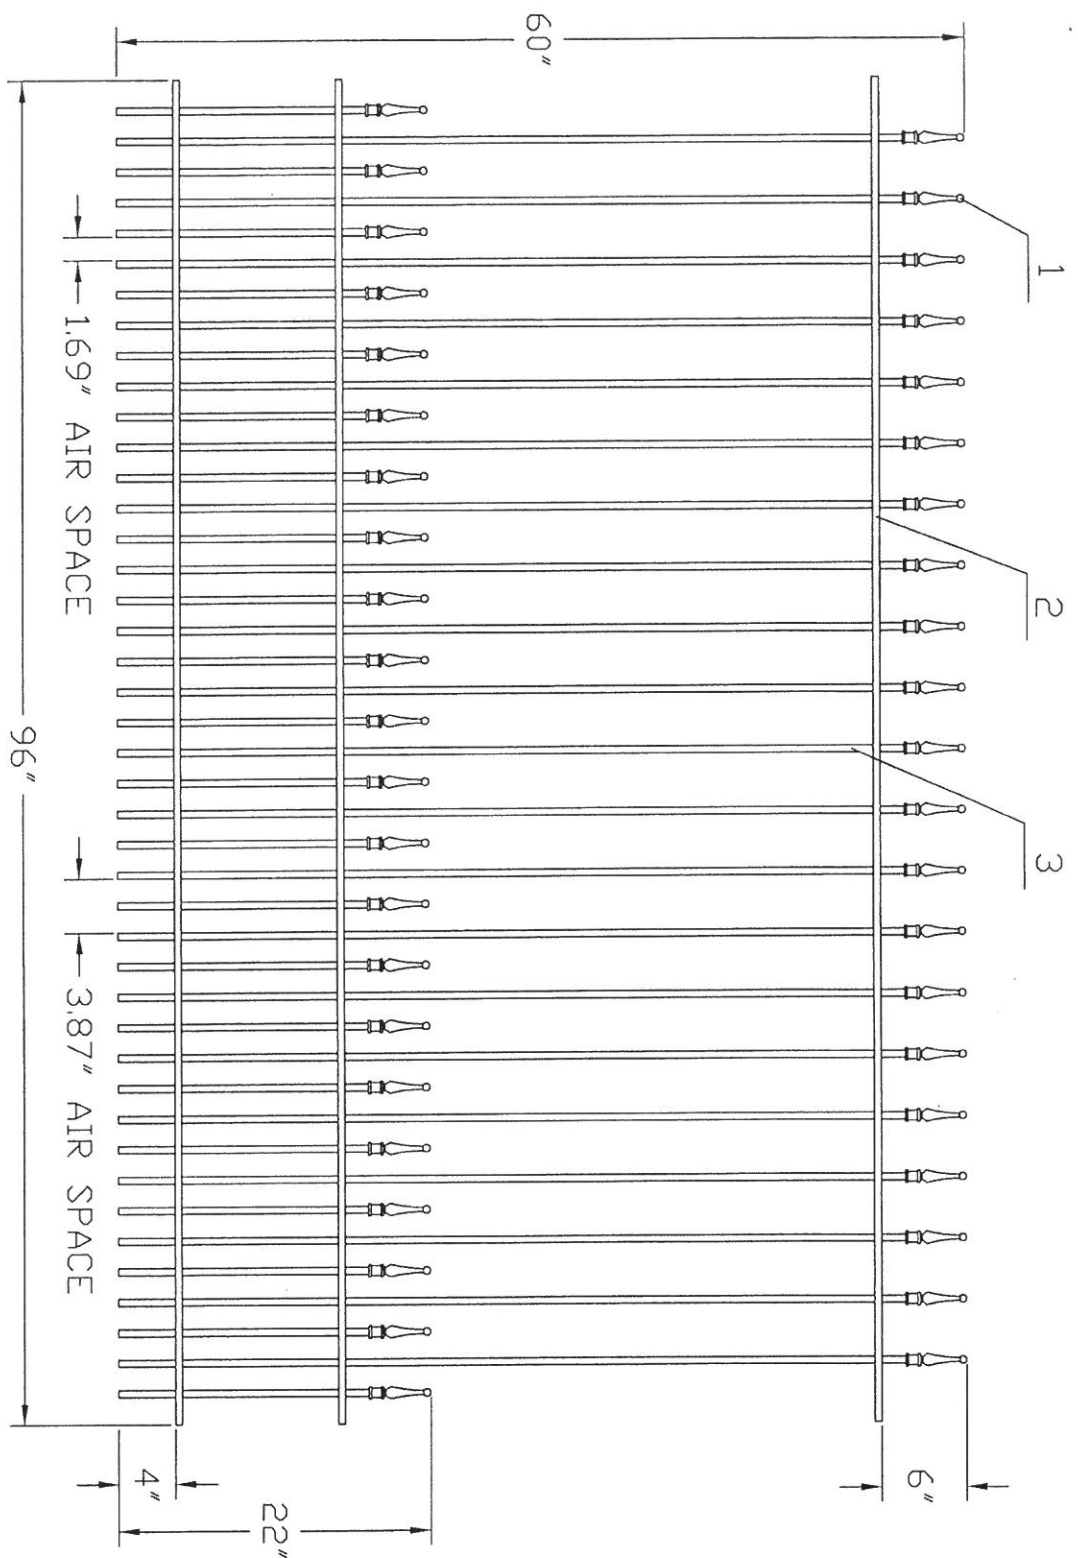

5'H X 8'W STRONGHOLD IRON FENCE PANEL  
 TRADITIONAL GRADE - STYLE #15: PUPPY PICKET FINIALS

NO.	MATERIAL	QTY
1	CAST IRON FINIAL	43
2	1"X1/2"X1/8"	3
3	1/2"X1/2"X18ga	43

**IRON • FENCE**  
 SHOP  
 PERIMETER FENCING  
 ESTATE GATES

www.ironfenceshop.com  
 (800) 261-2729

RECEIVED  
 AUG 24 2020  
 PLANNING & DESIGN  
 SERVICES

TP0508PPR

5'H X 4'W STRONGHOLD IRON WALK GATE  
 TRADITIONAL GRADE - STYLE #15: PUPPY PICKET FINIALS

NO.	MATERIAL	QTY
1	CAST IRON CAP	2
2	1"X1/2"X1/8"	2
3	1/2"X1/2"X18ga	19
4	CAST IRON FINIAL	19
5	1-1/2"X1-1/2"X14ga	3

PERIMETER FENCING  
**IRON • FENCE**  
 SHOP

ESTATE GATES  
 www.ironfenceshop.com  
 (800) 261-2729

RECEIVED  
 AUG 24 2020  
 PLANNING & DESIGN  
 SERVICES

TPG54PPR

5/4 X 10' W STRONGHOLD IRON DOUBLE WALK GATE  
 TRADITIONAL GRADE - STYLE #15: PUPPY PICKET FINIALS

NO.	MATERIAL	QTY
1	CAST IRON CAP	4
2	1"X1/2"X1/8"	4
3	1/2"X1/2"X18ga	50
4	CAST IRON FINIAL	50
5	1-1/2"X1-1/2"X14ga	6

RECEIVED  
 AUG 24 2020  
 PLANNING & DESIGN  
 SERVICES

PERIMETER FENCING  
**IRON • FENCE**  
 SHOP  
 ESTATE GATES  
 www.ironfenceshop.com  
 (800) 261-2729