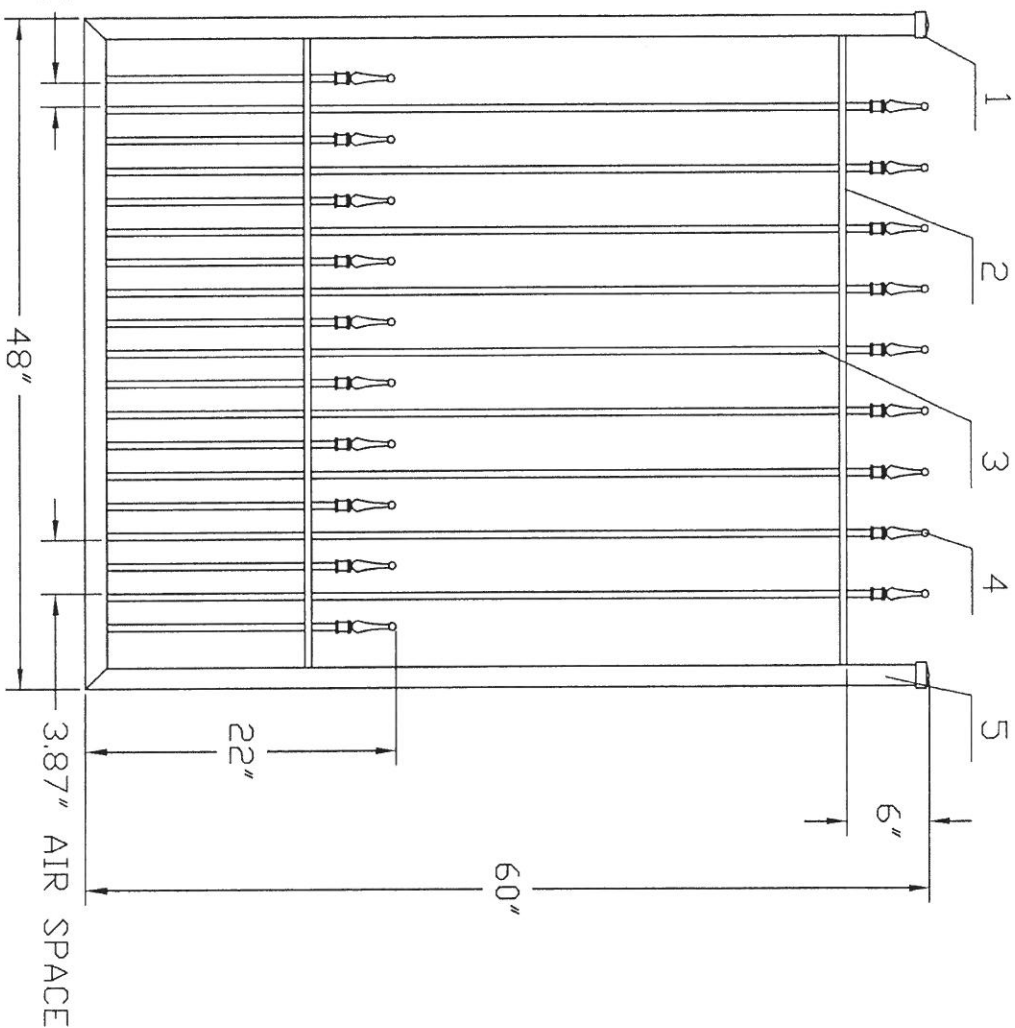

5'H X 8'W STRONGHOLD IRON FENCE PANEL  
 TRADITIONAL GRADE - STYLE #15: PUPPY PICKET FINIALS

NO.	MATERIAL	QTY
1	CAST IRON FINIAL	43
2	1"X1/2"X1/8"	3
3	1/2"X1/2"X18ga	43

**IRON • FENCE**  
 SHOP  
 PERIMETER FENCING  
 ESTATE GATES

www.ironfenceshop.com  
 (800) 261-2729

RECEIVED  
 AUG 24 2020  
 PLANNING & DESIGN  
 SERVICES

TP0508PPR

5'H X 4'W STRONGHOLD IRON WALK GATE  
 TRADITIONAL GRADE - STYLE #15: PUPPY PICKET FINIALS

NO.	MATERIAL	QTY
1	CAST IRON CAP	2
2	1"X1/2"X1/8"	2
3	1/2"X1/2"X18ga	19
4	CAST IRON FINIAL	19
5	1-1/2"X1-1/2"X14ga	3

NO.	MATERIAL	QTY
1	CAST IRON CAP	4
2	1"X1/2"X1/8"	4
3	1/2"X1/2"X18ga	50
4	CAST IRON FINIAL	50
5	1-1/2"X1-1/2"X14ga	6

RECEIVED  
 AUG 24 2020  
 PLANNING & DESIGN  
 SERVICES

PERIMETER FENCING  
**IRON • FENCE**  
 SHOP  
 ESTATE GATES  
 www.ironfenceshop.com  
 (800) 261-2729