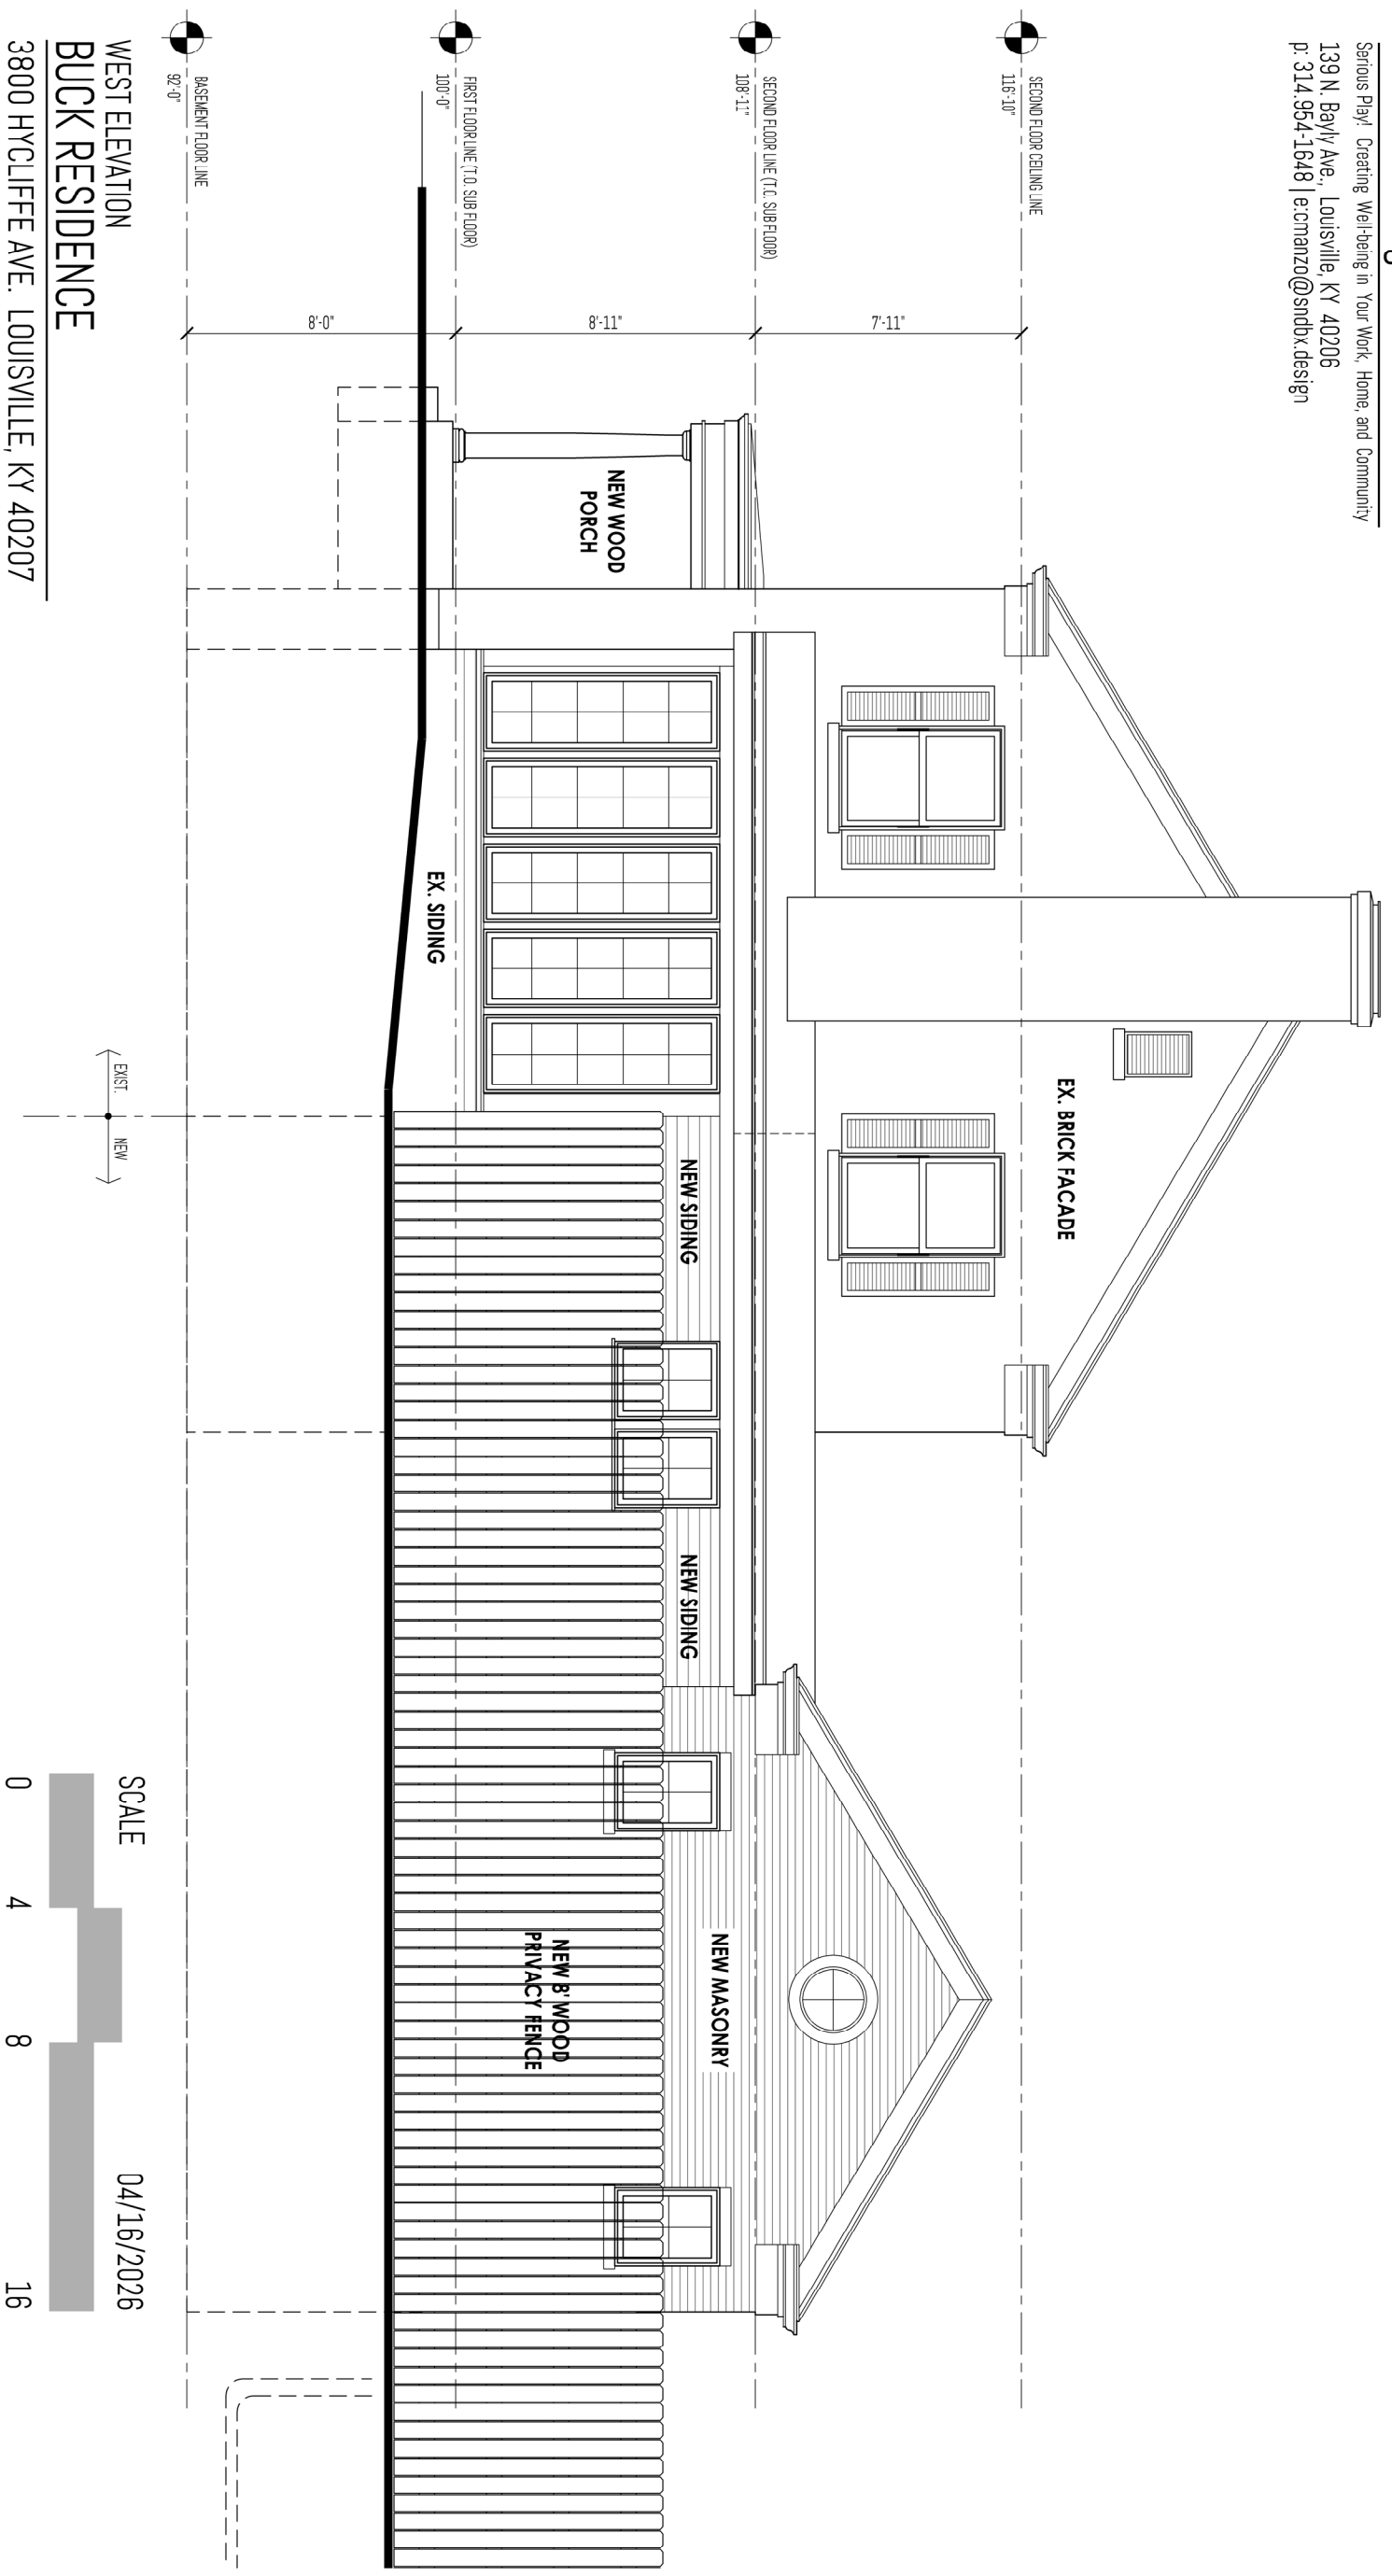

p: 314.954-1648 | e: comanzo@sndbx.design

NORTH ELEVATION BUCK RESIDENCE

3800 HYCLIFFE AVE. LOUISVILLE, KY 40207

SCALE

04/16/2026

SNDBX Design Collaborative

Serious Play! Creating Well-being in Your Work, Home, and Community
139 N. Bayly Ave., Louisville, KY 40206
p: 314.954-1648 | e: manzo@sndbx.design