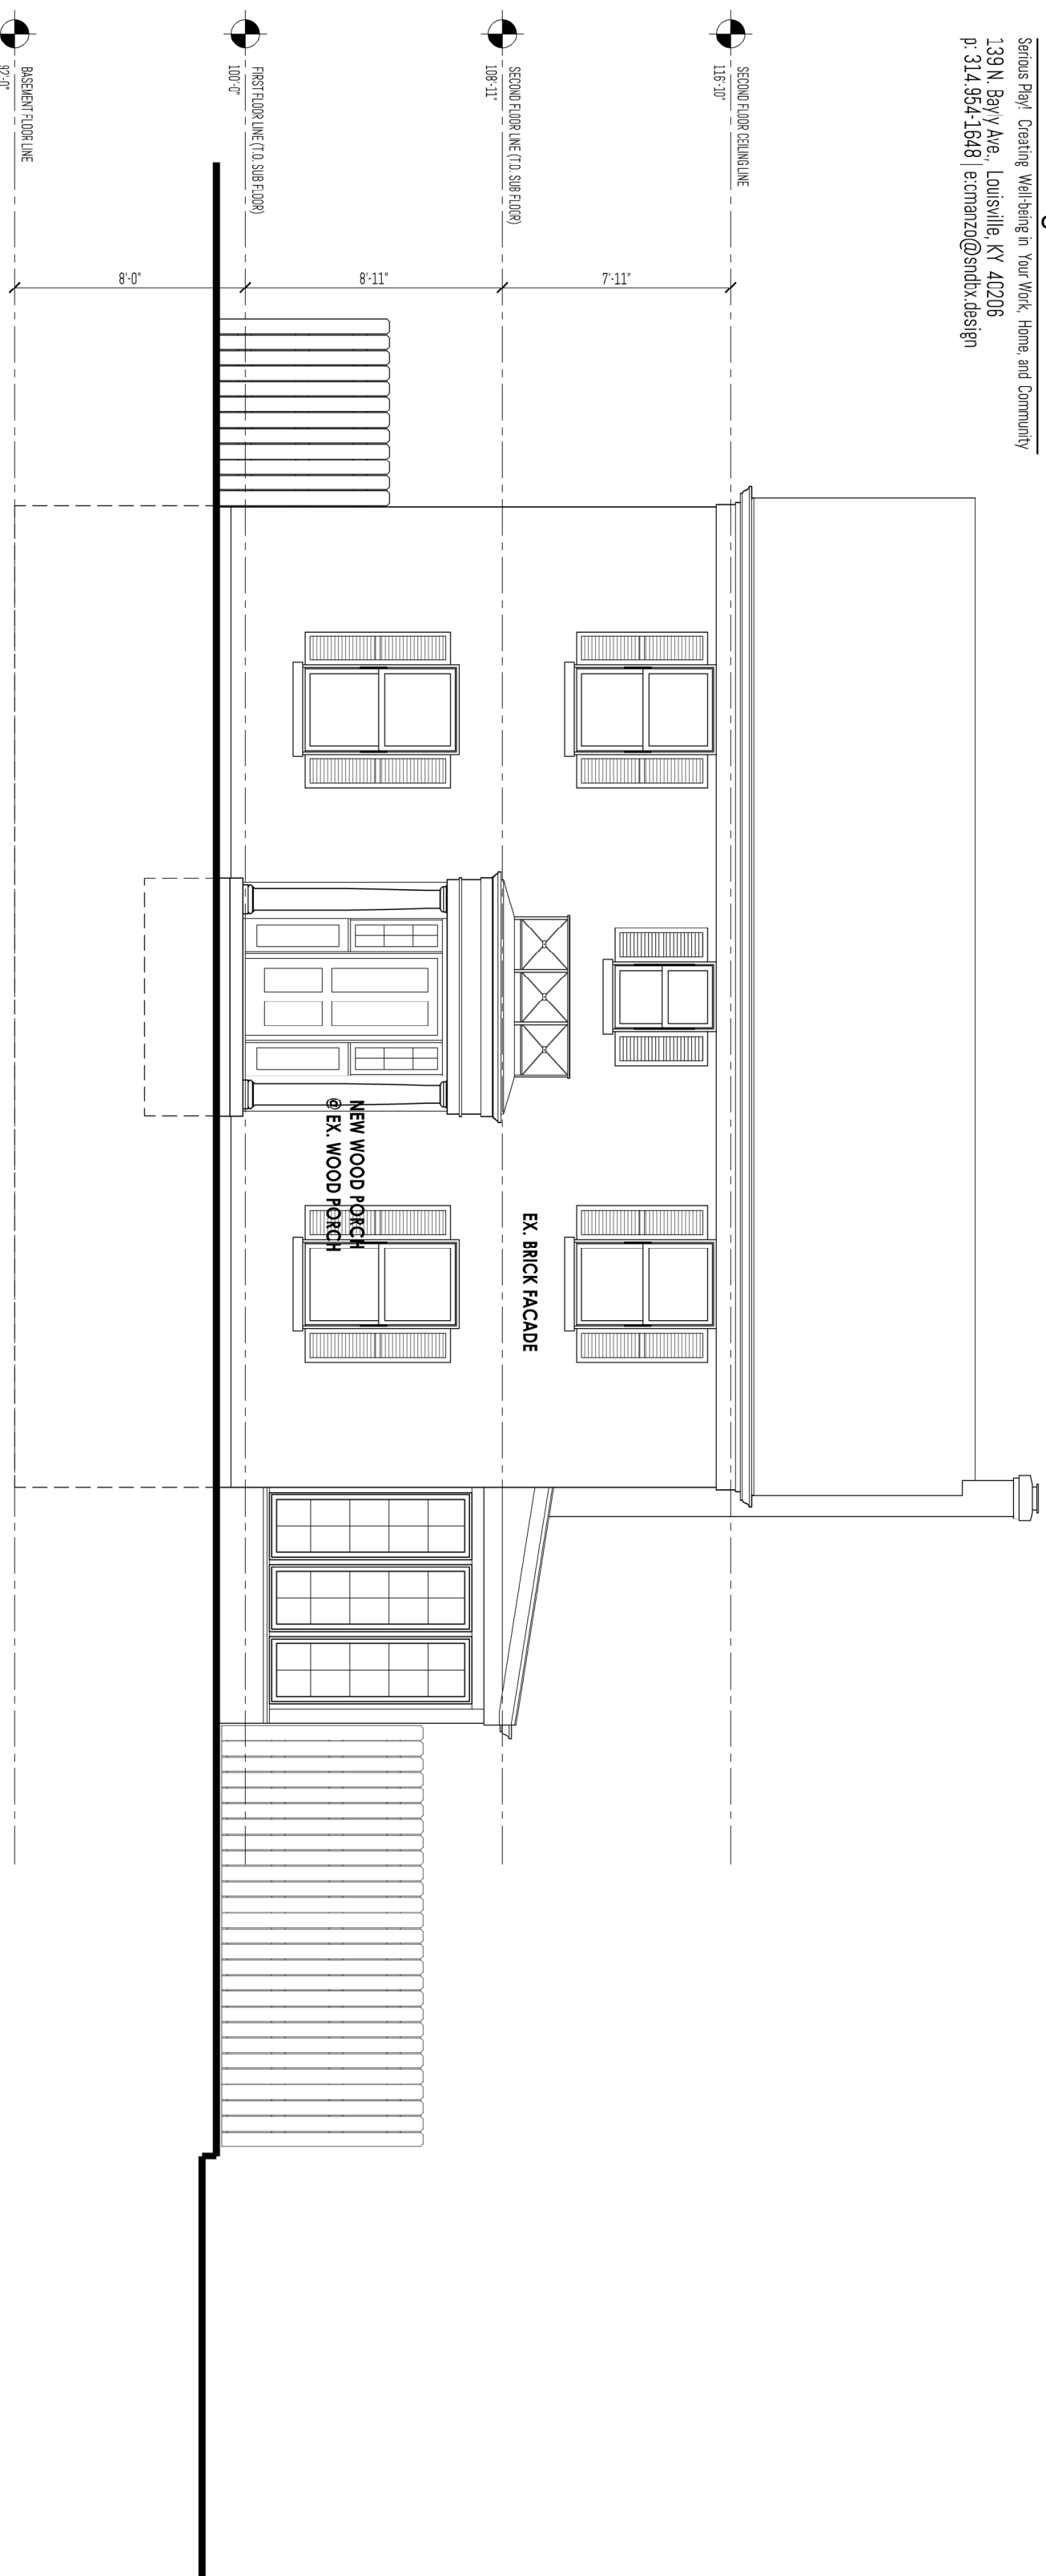

SNDBX Design Collaborative

Serious Play! Creating Well-being in Your Work, Home, and Community

139 N. Bayly Ave., Louisville, KY 40206

p: 314.954-1648 | e: comanzo@sndbx.design

NORTH ELEVATION BUCK RESIDENCE

3800 HYCLIFFE AVE. LOUISVILLE, KY 40207

SCALE

04/16/2026