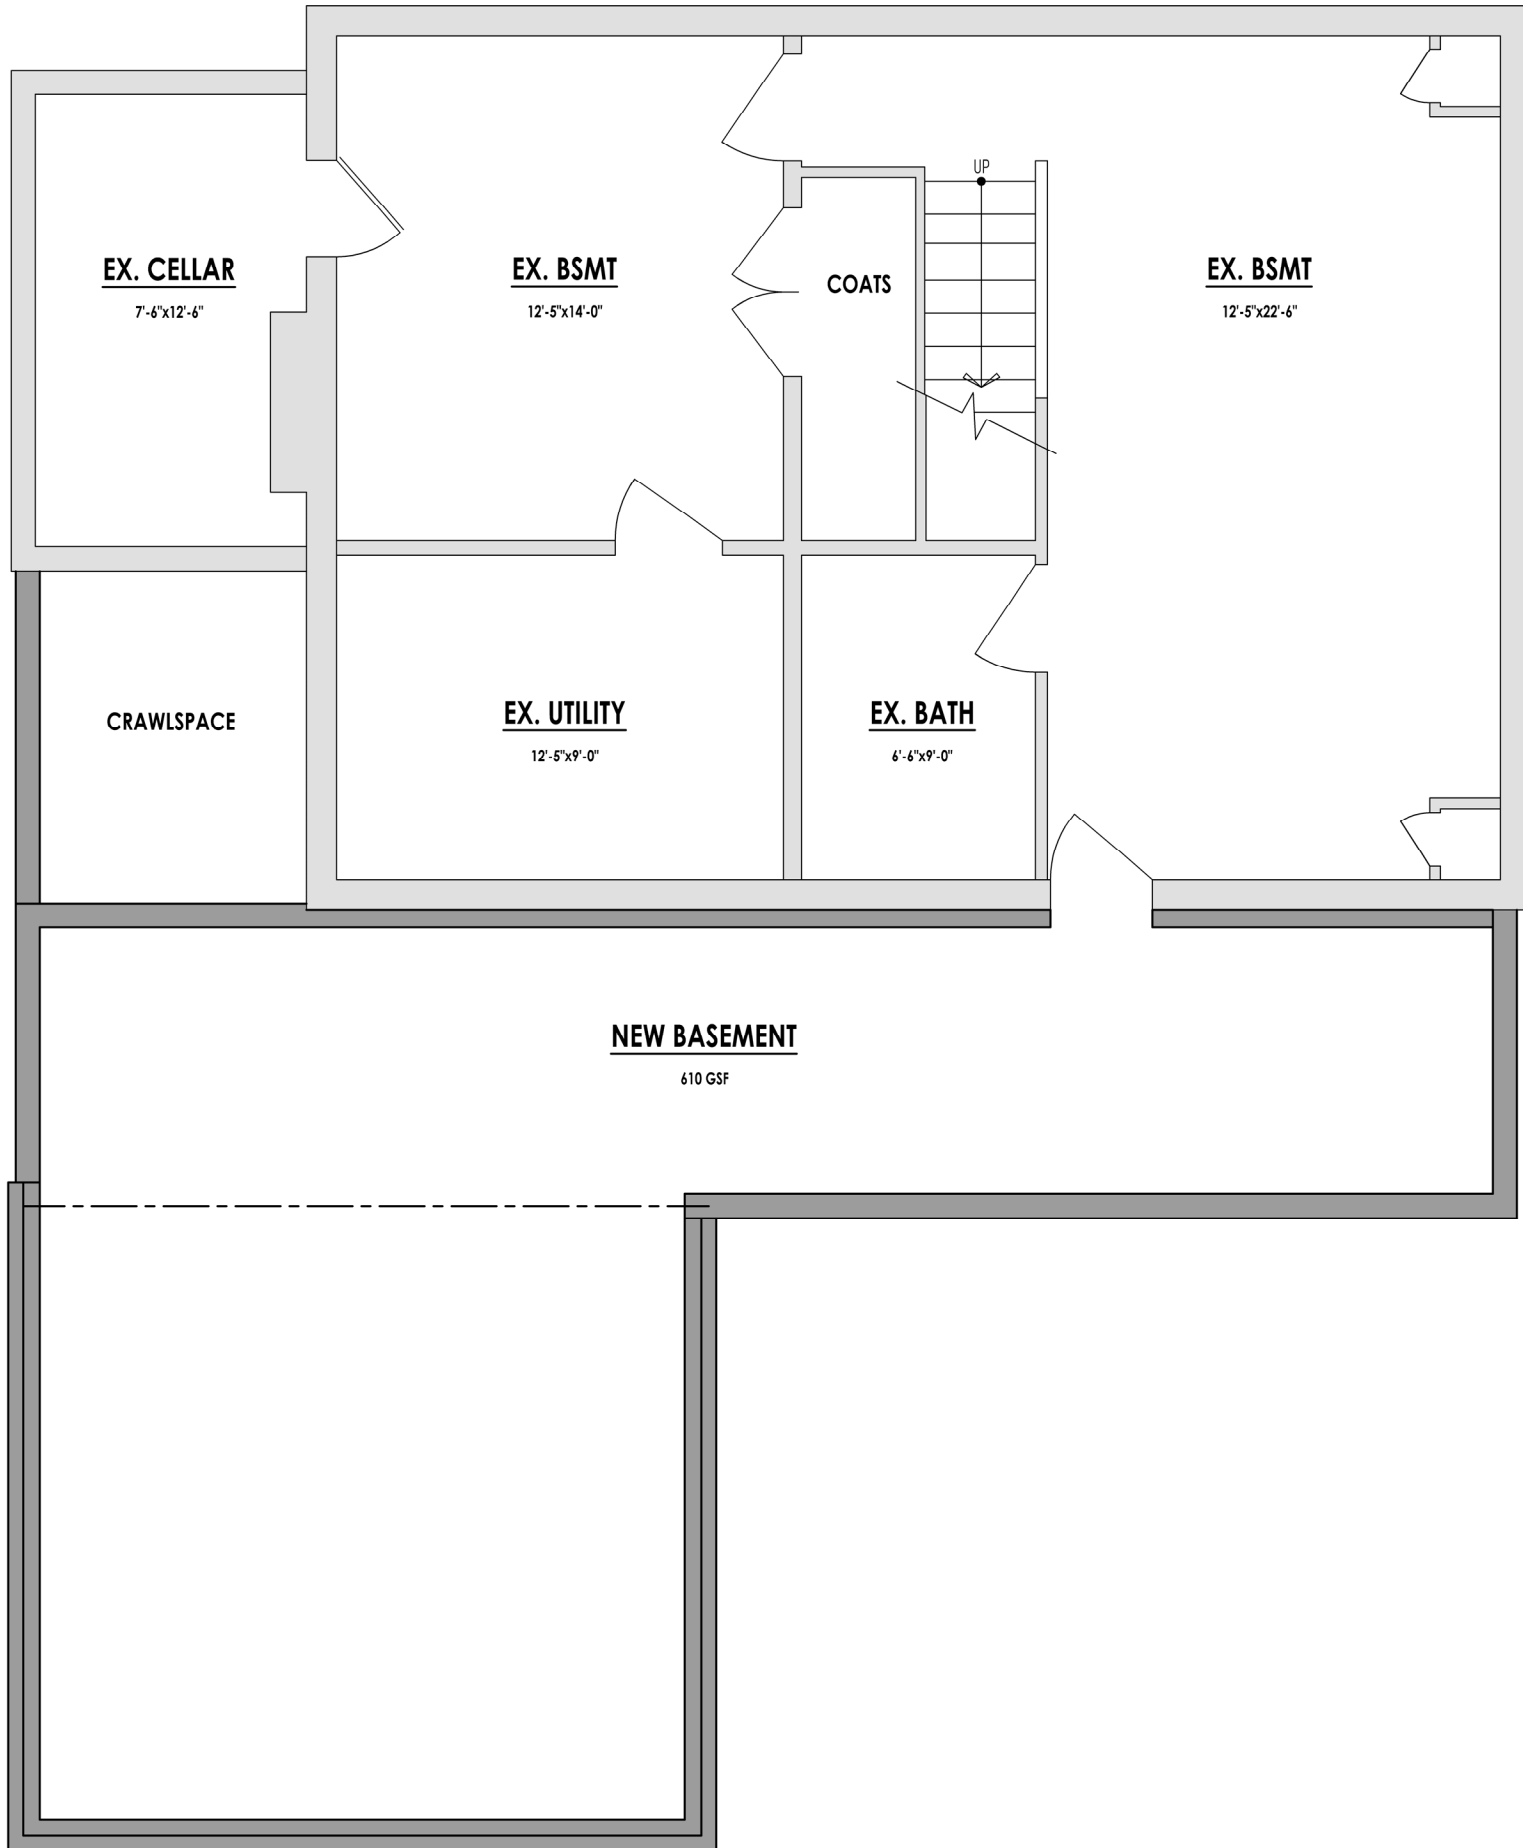

SCALE

04/16/2026

775 GSF ADDITION

FIRST FLOOR PLAN BUCK RESIDENCE

3800 HYCLIFFE AVE. LOUISVILLE, KY 40207

SNDBX Design Collaborative

Serious Play! Creating Well-being in Your Work, Home, and Community
139 N. Bayly Ave., Louisville, KY 40206
p: 314.954-1648 | e:cmanzo@sndbx.design

SCALE

04/16/2026

BASEMENT FLOOR PLAN BUCK RESIDENCE

3800 HYCLIFFE AVE. LOUISVILLE, KY 40207

SNDBX Design Collaborative

Serious Play! Creating Well-being in Your Work, Home, and Community

139 N. Bayly Ave., Louisville, KY 40206