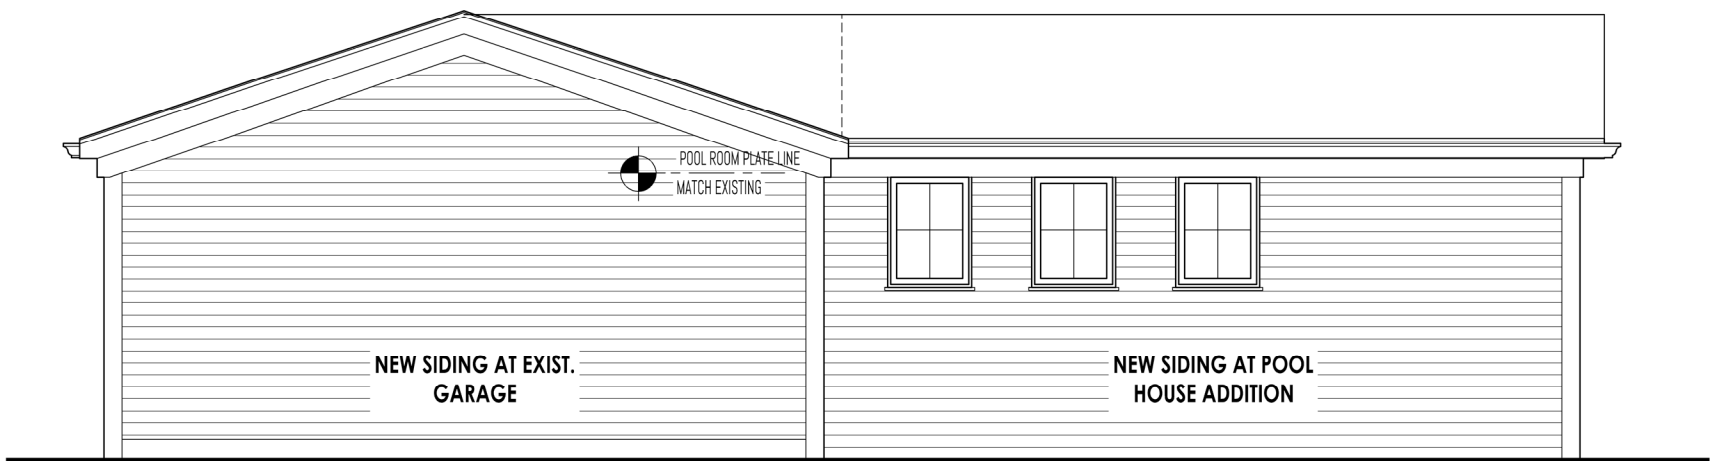

SNDBX Design Collaborative

Serious Play! Creating Well-being in Your Work, Home, and Community
139 N. Bayly Ave., Louisville, KY 40206
p. 314.954.1648 | e.cmanzo@sndbx.design

EAST ELEVATION
BUCK RESIDENCE
3800 HYCLIFFE AVE. LOUISVILLE, KY 40207

SNDBX Design Collaborative

Serious Play! Creating Well-being in Your Work, Home, and Community

139 N. Bayly Ave., Louisville, KY 40206

p: 314.954-1648 | e:cmanzo@sndbx.design

NORTH ELEVATION AT POOLHOUSE
BUCK RESIDENCE

3800 HYCLIFFE AVE. LOUISVILLE, KY 40207

SOUTH ELEVATION AT POOLHOUSE
BUCK RESIDENCE

3800 HYCLIFFE AVE. LOUISVILLE, KY 40207

SCALE

04/16/2026

SNDBX Design Collaborative

Services Provided: Creating Well-being in Your Work, Home, and Community
139 N. Bellvue Ave., Louisville, KY 40206
p: 314.954.1648 | e: carmarzo@sndbx.design