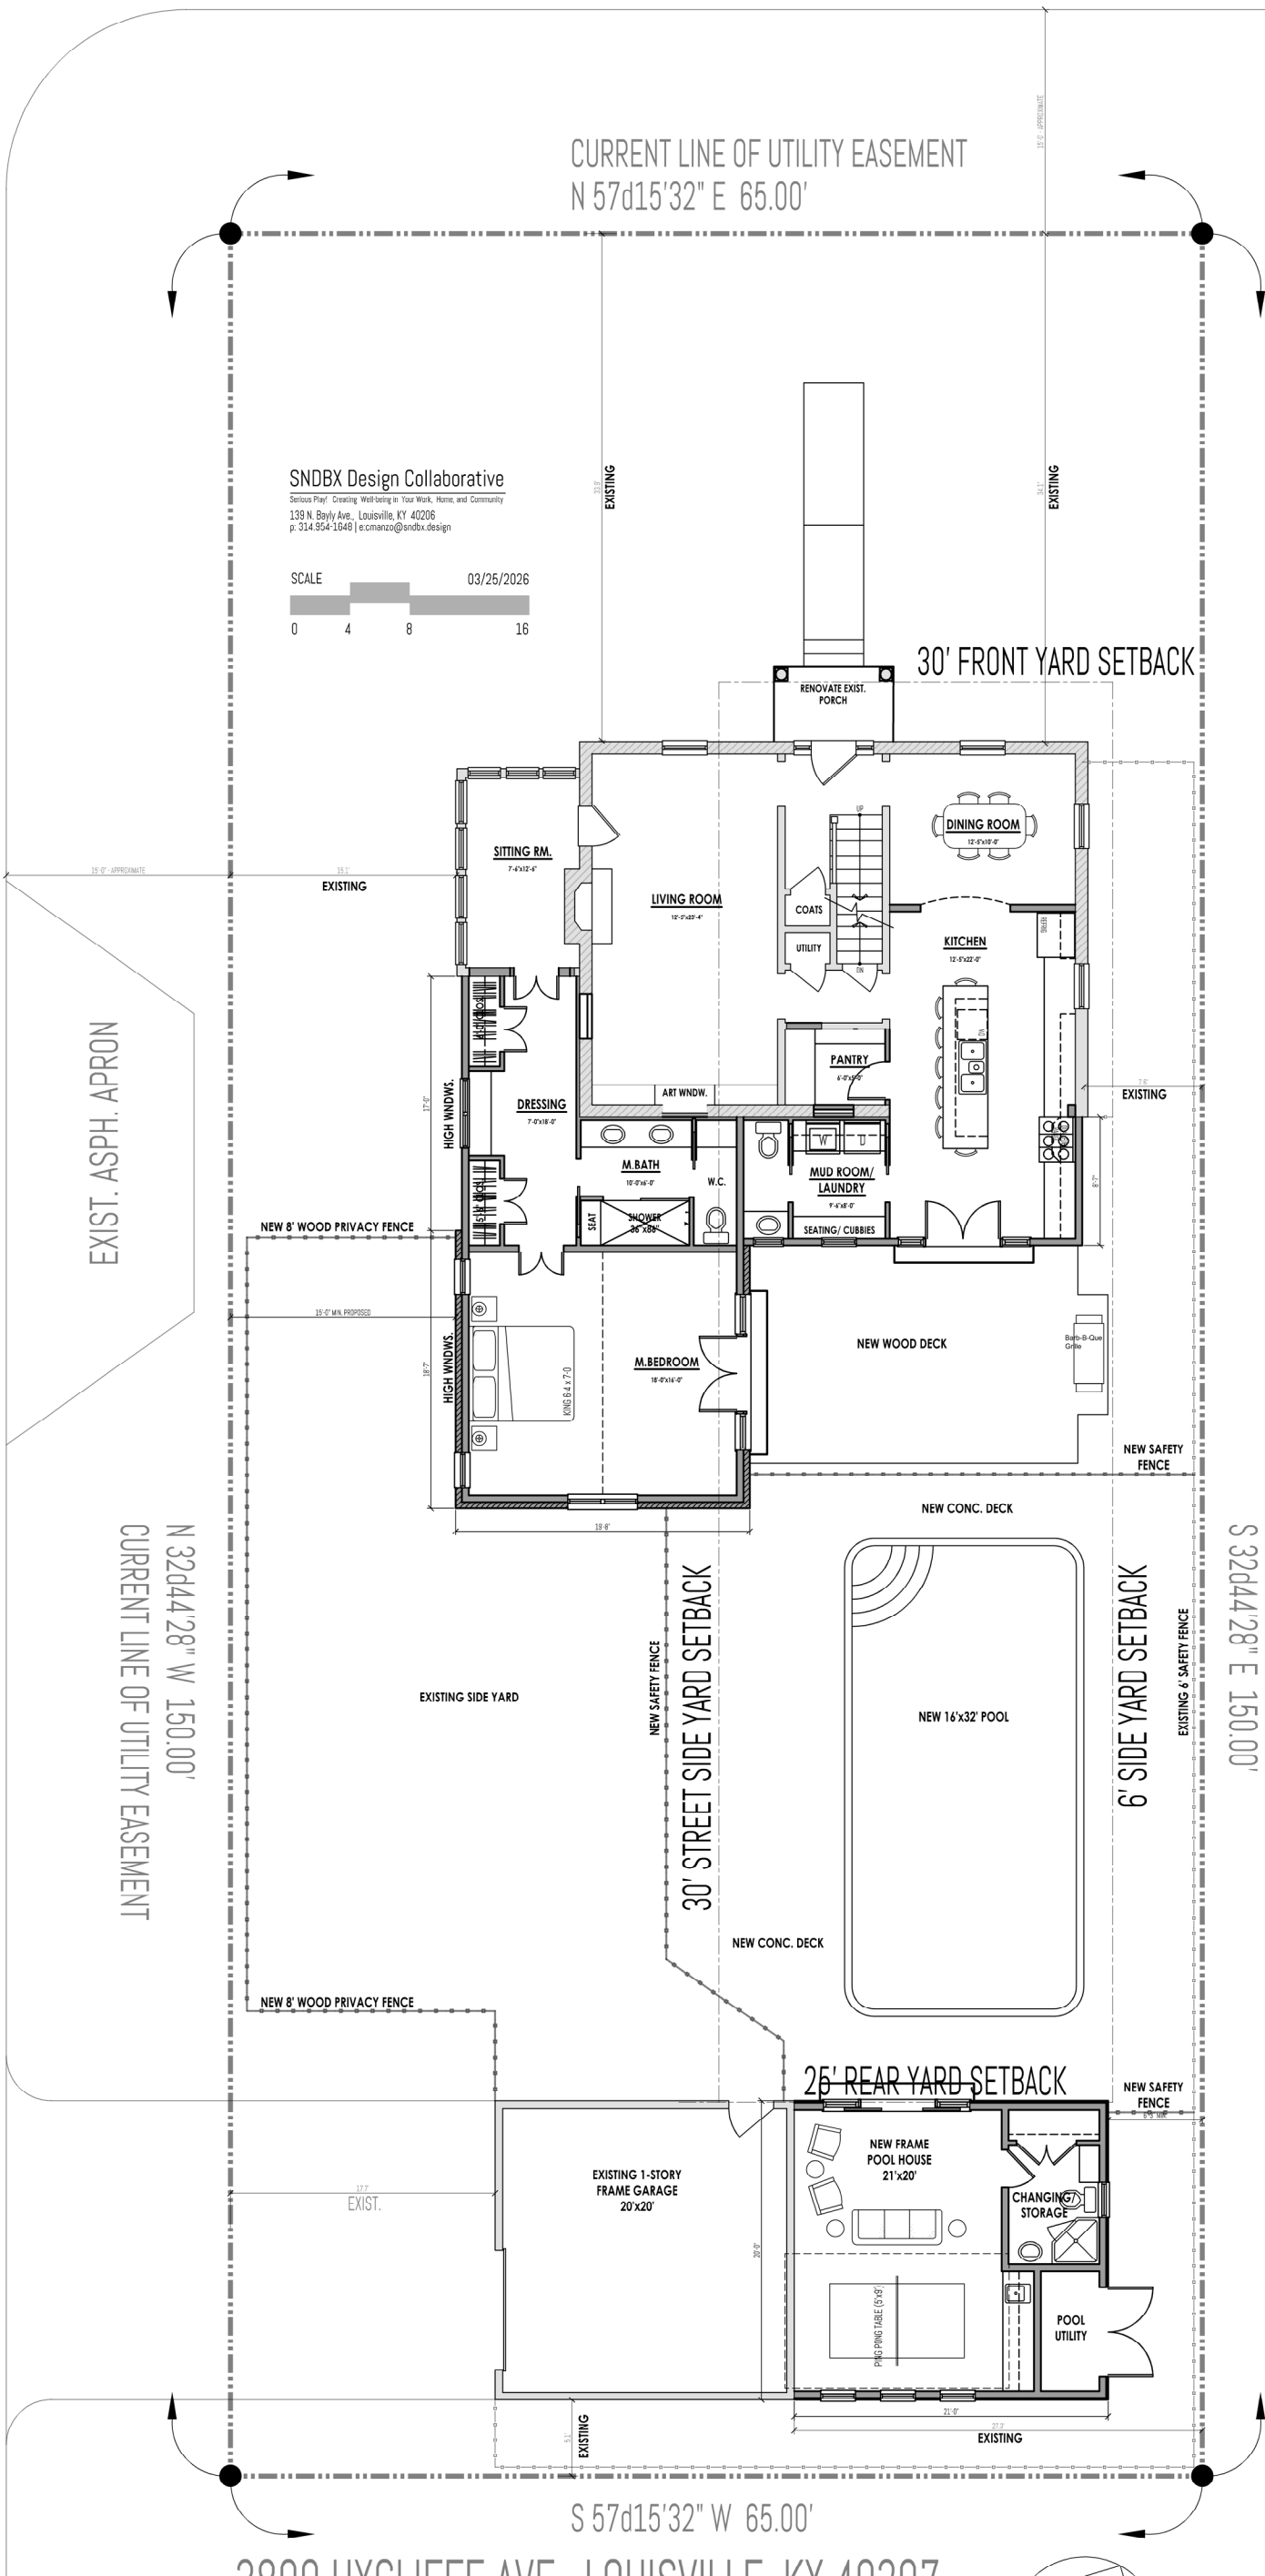

MSD SEWER ON NORTH SIDE OF HYCLIFFE AVE. HYCLIFFE AVENUE (60' W.)

WALLACE AVENUE (50' W.)

SNDBX Design Collaborative

Serious Play! Creating Well-being in Your Work, Home, and Community

139 N. Bayly Ave., Louisville, KY 40206
p: 314.954-1648 | e: cmanzo@sndbx.design

SCALE

04/16/2026

775 GSF ADDITION

FIRST FLOOR PLAN BUCK RESIDENCE

3800 HYCLIFFE AVE. LOUISVILLE, KY 40207

SNDBX Design Collaborative

Serious Play! Creating Well-being in Your Work, Home, and Community
139 N. Bayly Ave., Louisville, KY 40206
p: 314.954-1648 | e:cmanzo@sndbx.design