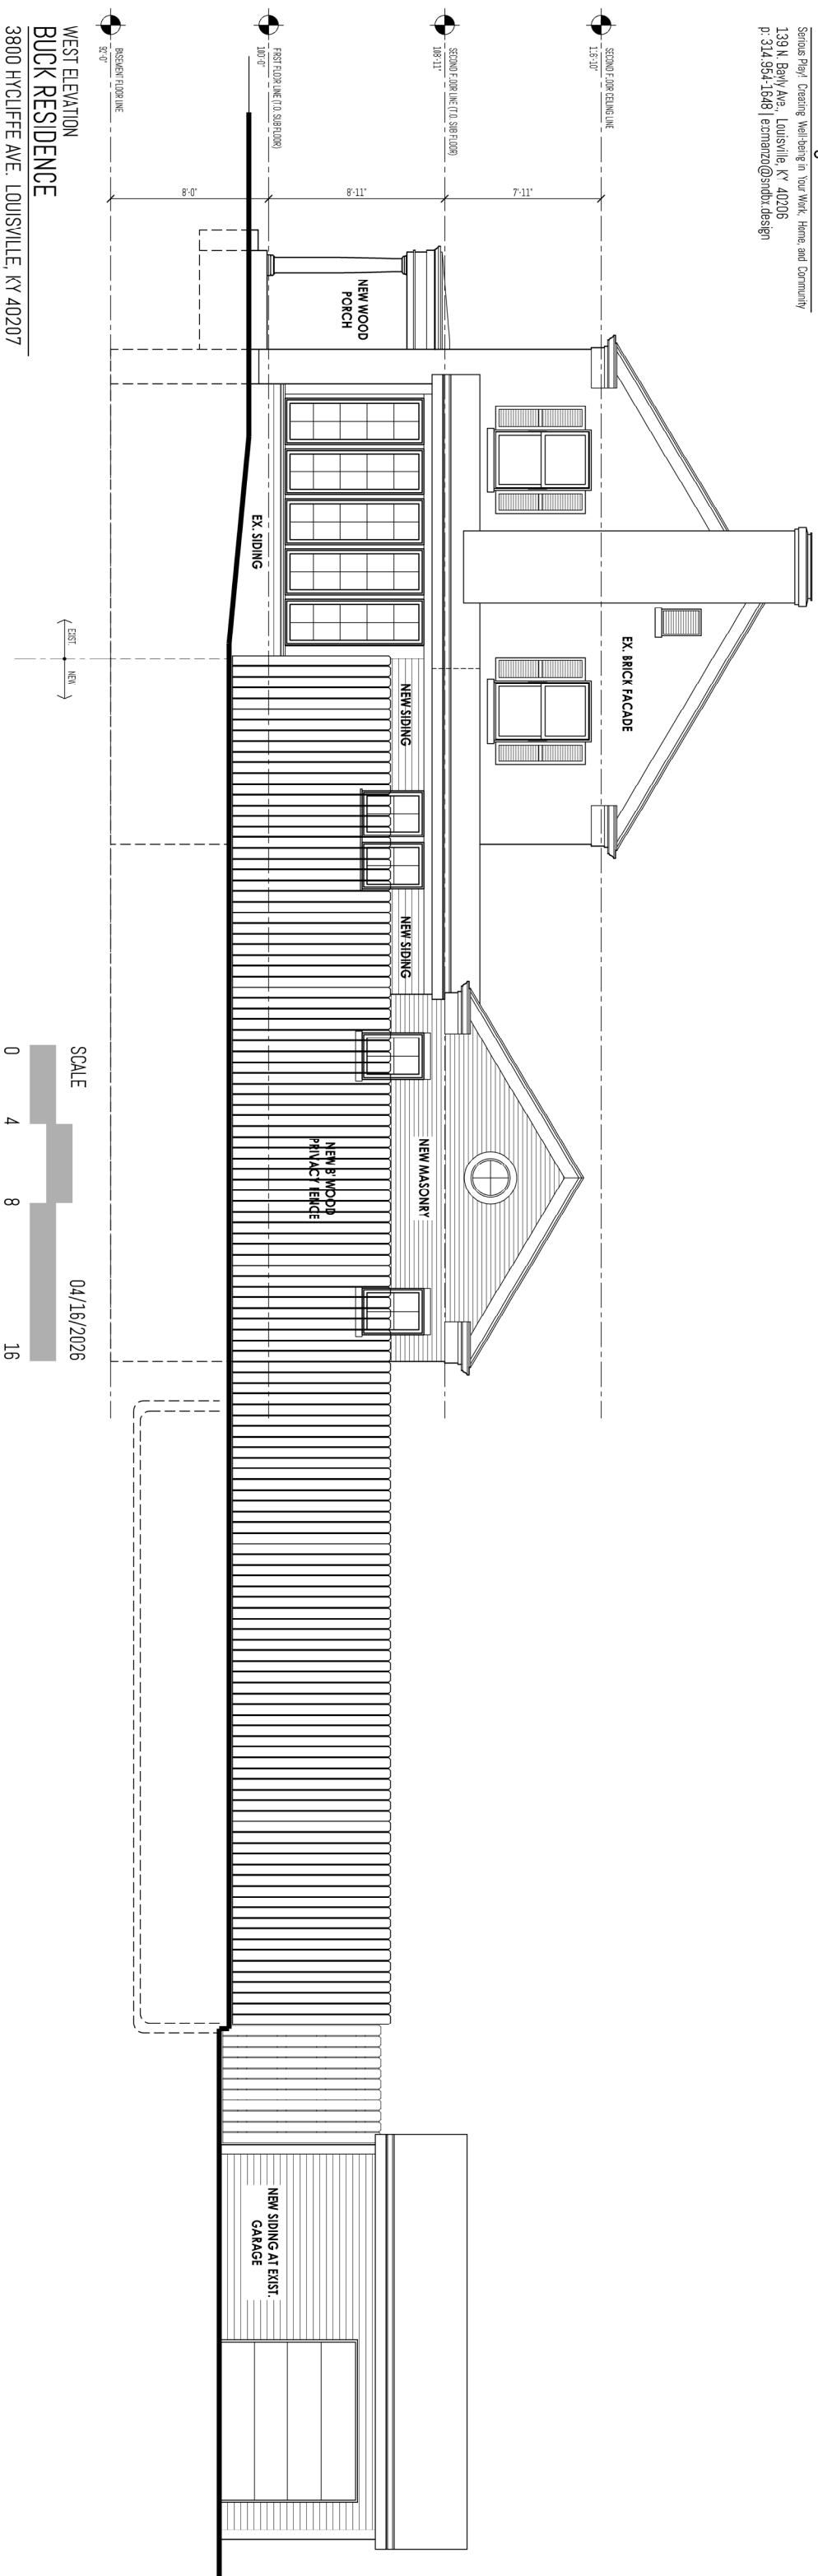

SNDBX Design Collaborative

Services Provided: Creating Well-being in Your Work, Home, and Community
139 N. Bellvue Ave., Louisville, KY 40206
p: 314.954.1648 | e: carmarzo@sndbx.design

WEST ELEVATION
BUCK RESIDENCE
3800 HYCLIFFE AVE., LOUISVILLE, KY 40207

SCALE 0 4 8 16 04/16/2026