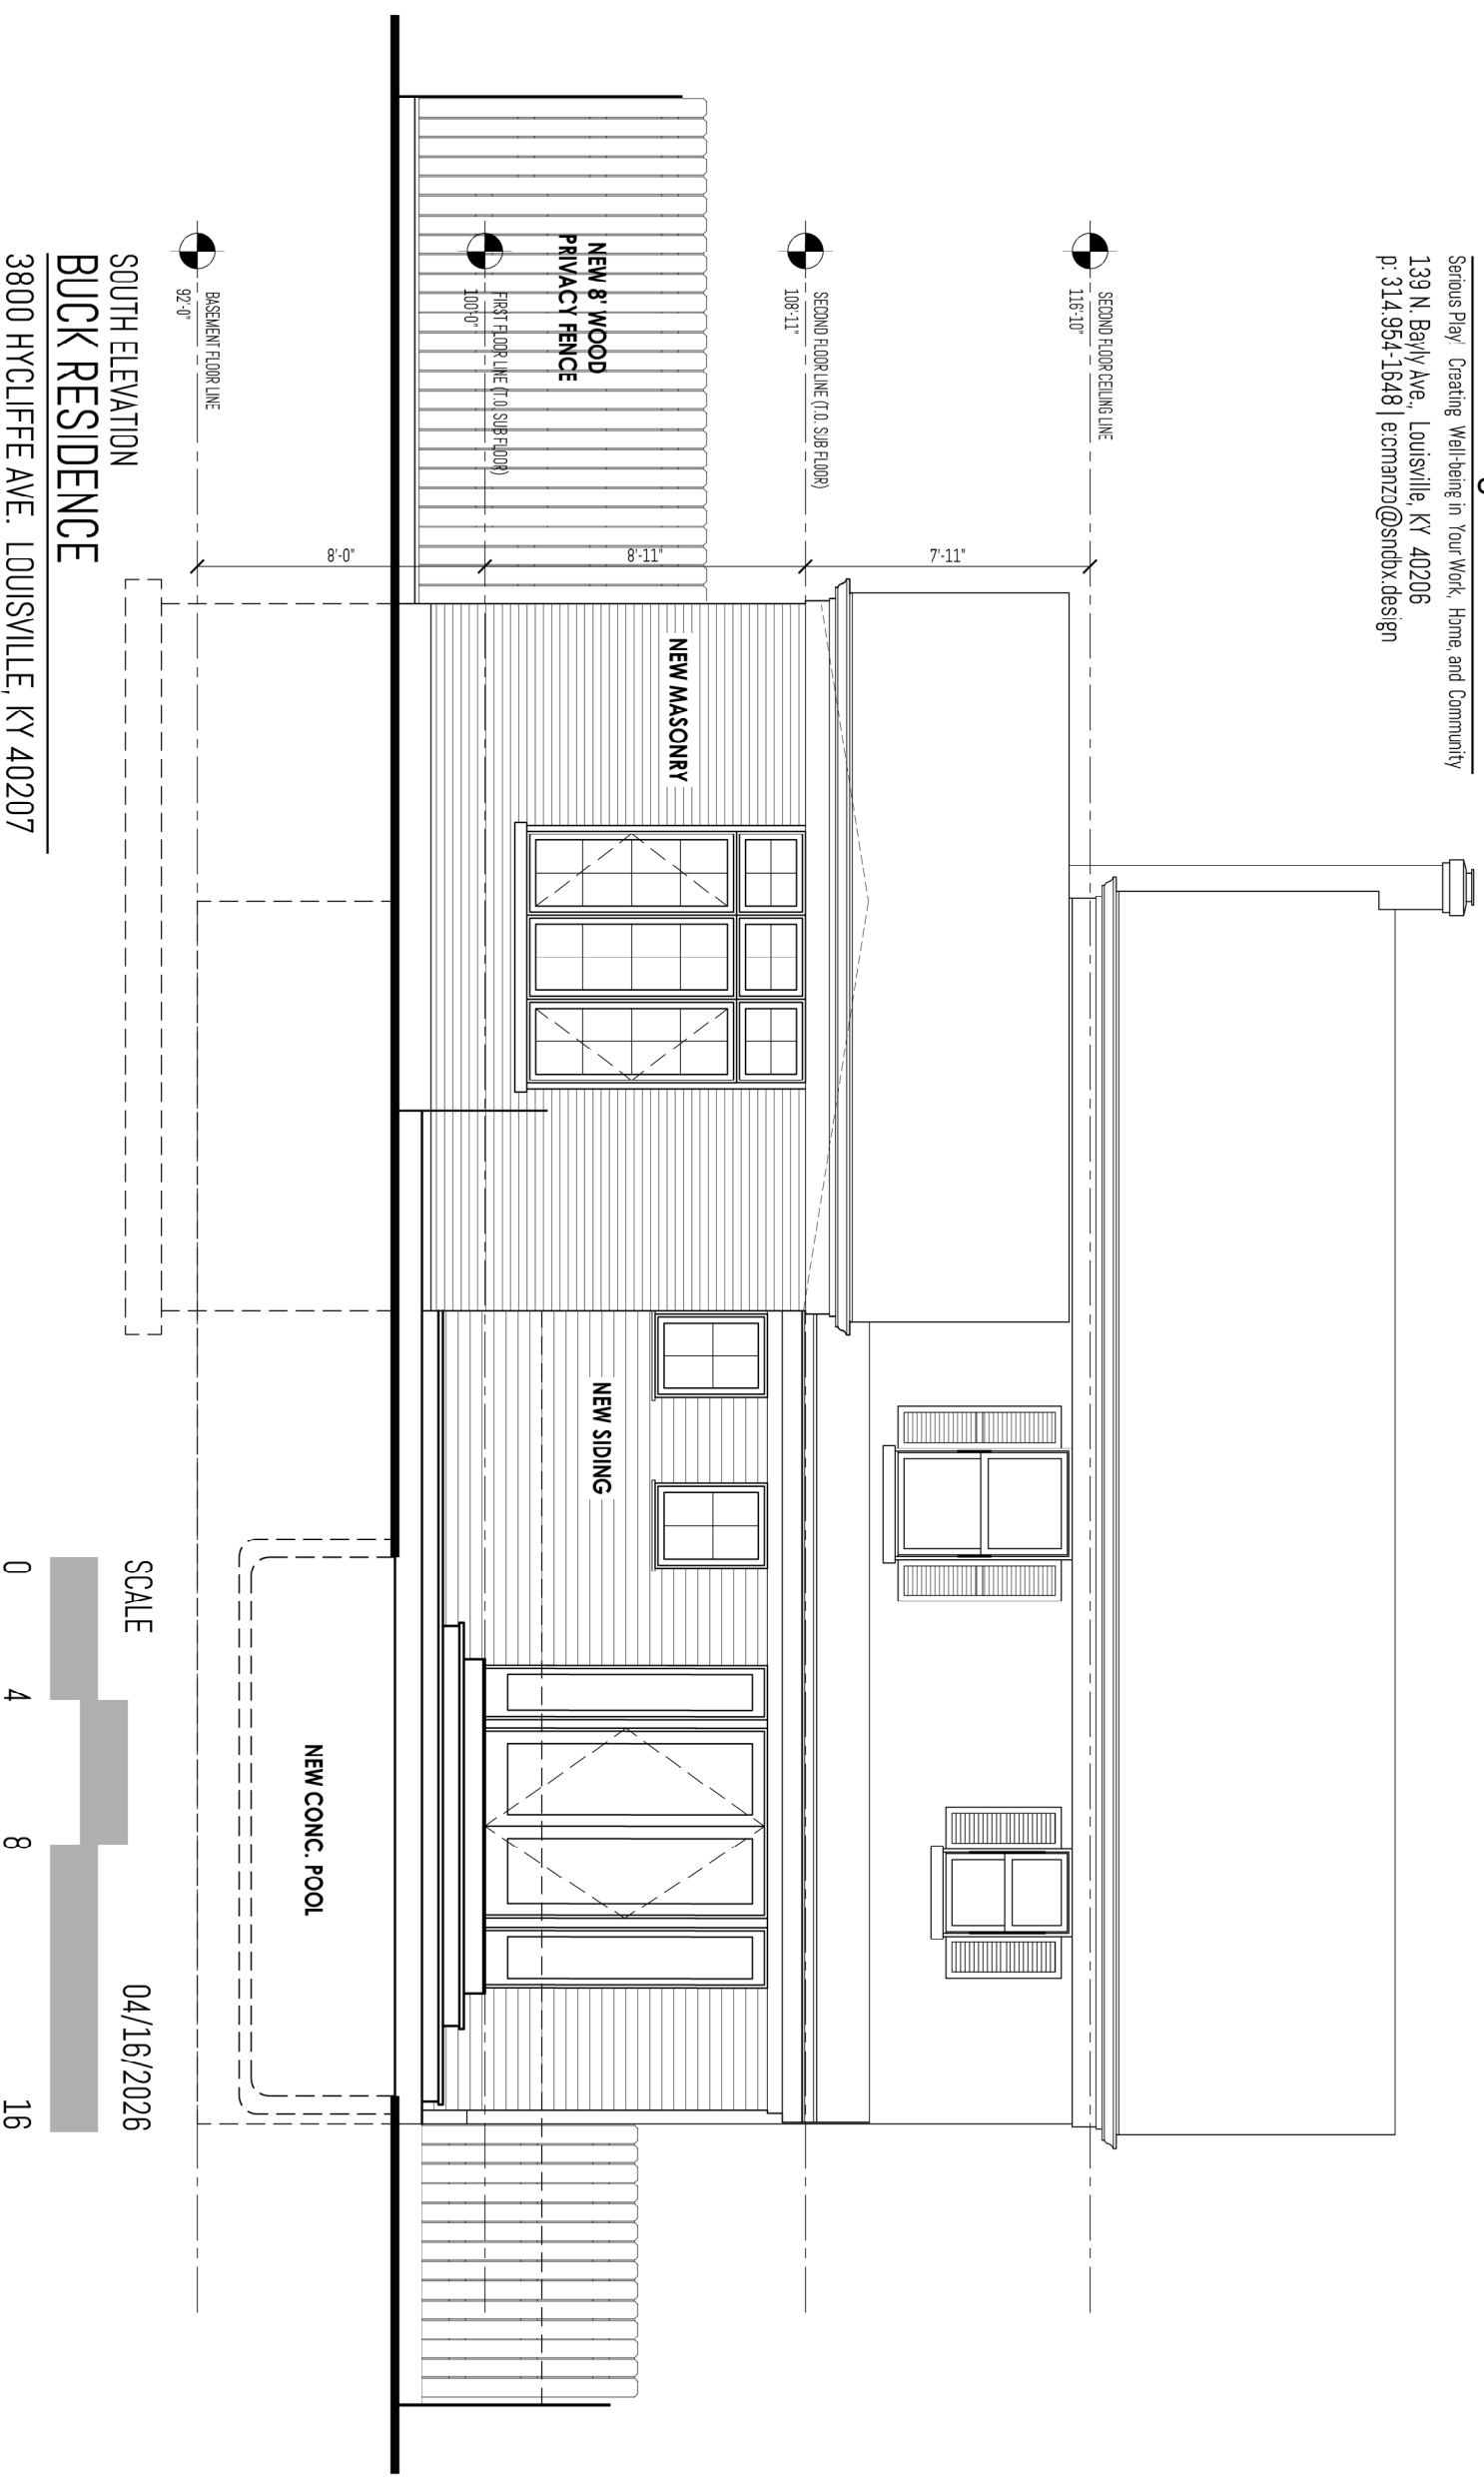

SCALE

04/16/2026

775 GSF ADDITION

FIRST FLOOR PLAN BUCK RESIDENCE

3800 HYCLIFFE AVE. LOUISVILLE, KY 40207

SNDBX Design Collaborative

Serious Play! Creating Well-being in Your Work, Home, and Community
139 N. Bayly Ave., Louisville, KY 40206
p: 314.954-1648 | e:cmanzo@sndbx.design

SCALE

04/16/2026

BASEMENT FLOOR PLAN BUCK RESIDENCE

3800 HYCLIFFE AVE. LOUISVILLE, KY 40207

SNDBX Design Collaborative

Serious Play! Creating Well-being in Your Work, Home, and Community

139 N. Bayly Ave., Louisville, KY 40206

p: 314.954-1648 | e: comanzo@sndbx.design

NORTH ELEVATION BUCK RESIDENCE

3800 HYCLIFFE AVE. LOUISVILLE, KY 40207

SCALE

04/16/2026

SNDBX Design Collaborative

Serious Play! Creating Well-being in Your Work, Home, and Community
139 N. Bayly Ave., Louisville, KY 40206
p: 314.954-1648 | e: manzo@sndbx.design

WEST ELEVATION BUCK RESIDENCE

3800 HYCLIFFE AVE. LOUISVILLE, KY 40207

SND BX Design Collaborative

Serious Play / Creating Well-being in Your Work, Home, and Community

139 N Bayly Ave., Louisville, KY 40206
p: 314.954-1648 | e:cmanzo@sndbx.design