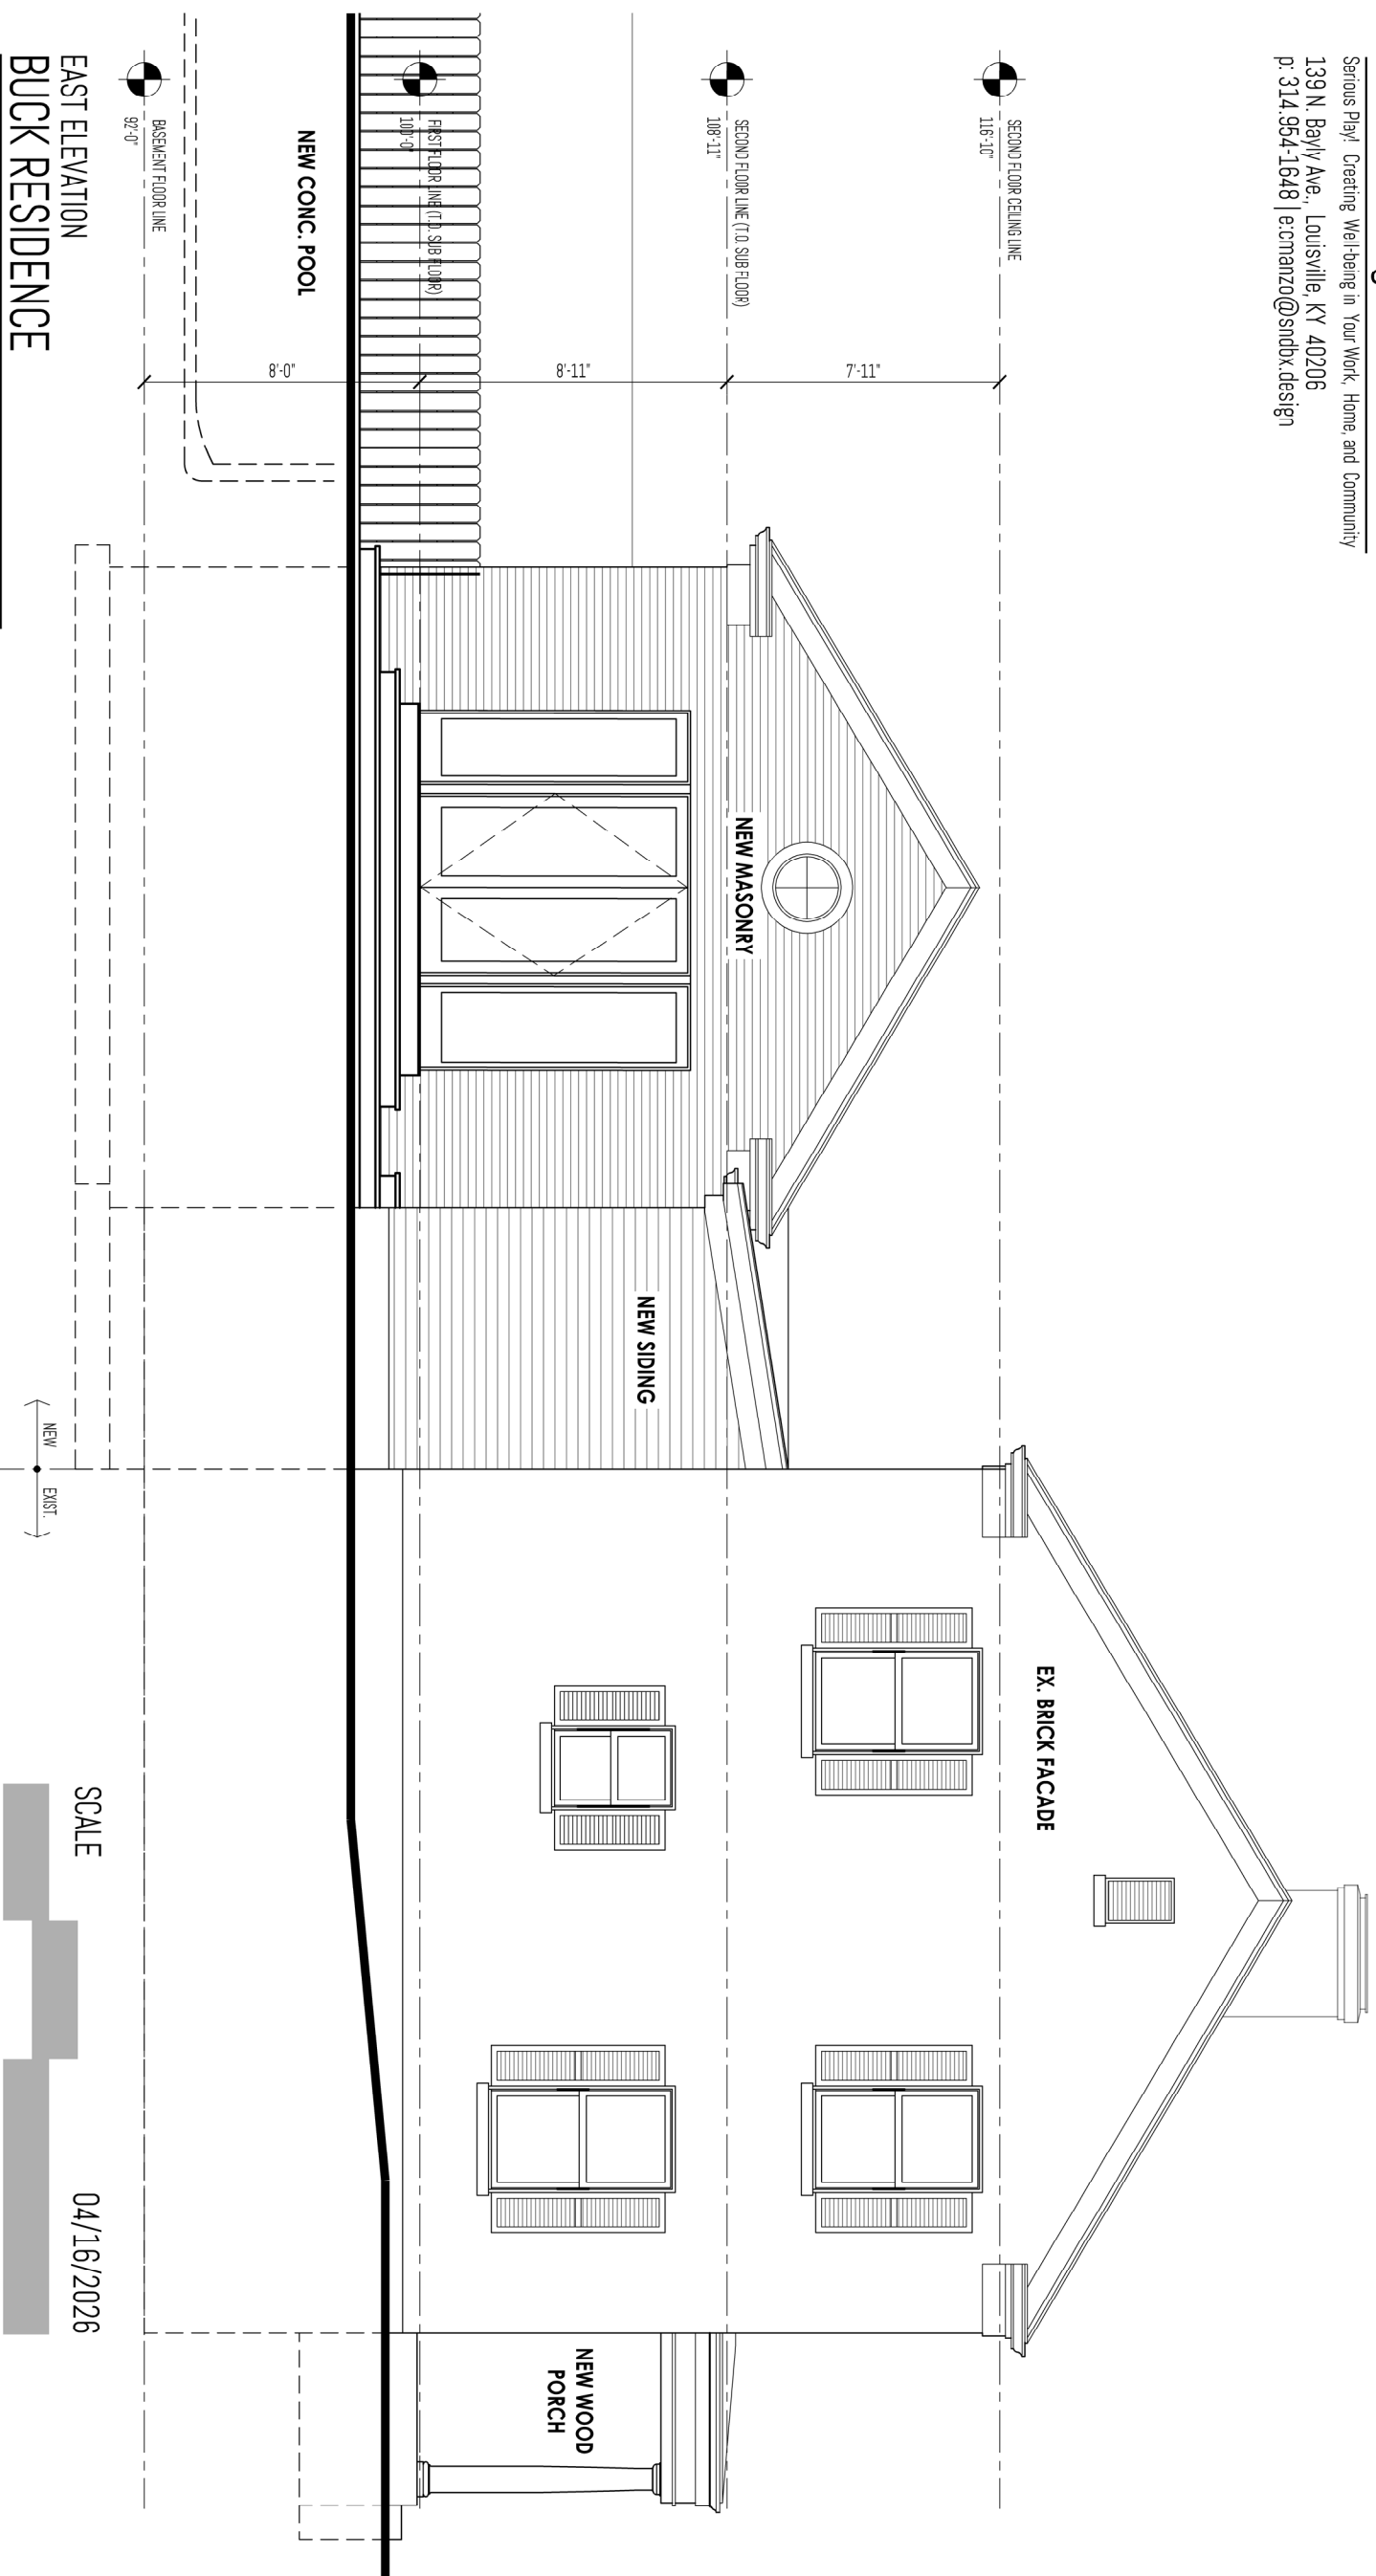

SNDBX Design Collaborative

Serious Play! Creating Well-being in Your Work, Home, and Community
139 N. Bayly Ave., Louisville, KY 40206
p. 314.954.1648 | e.cmanzo@sndbx.design

EAST ELEVATION
BUCK RESIDENCE
3800 HYCLIFFE AVE. LOUISVILLE, KY 40207