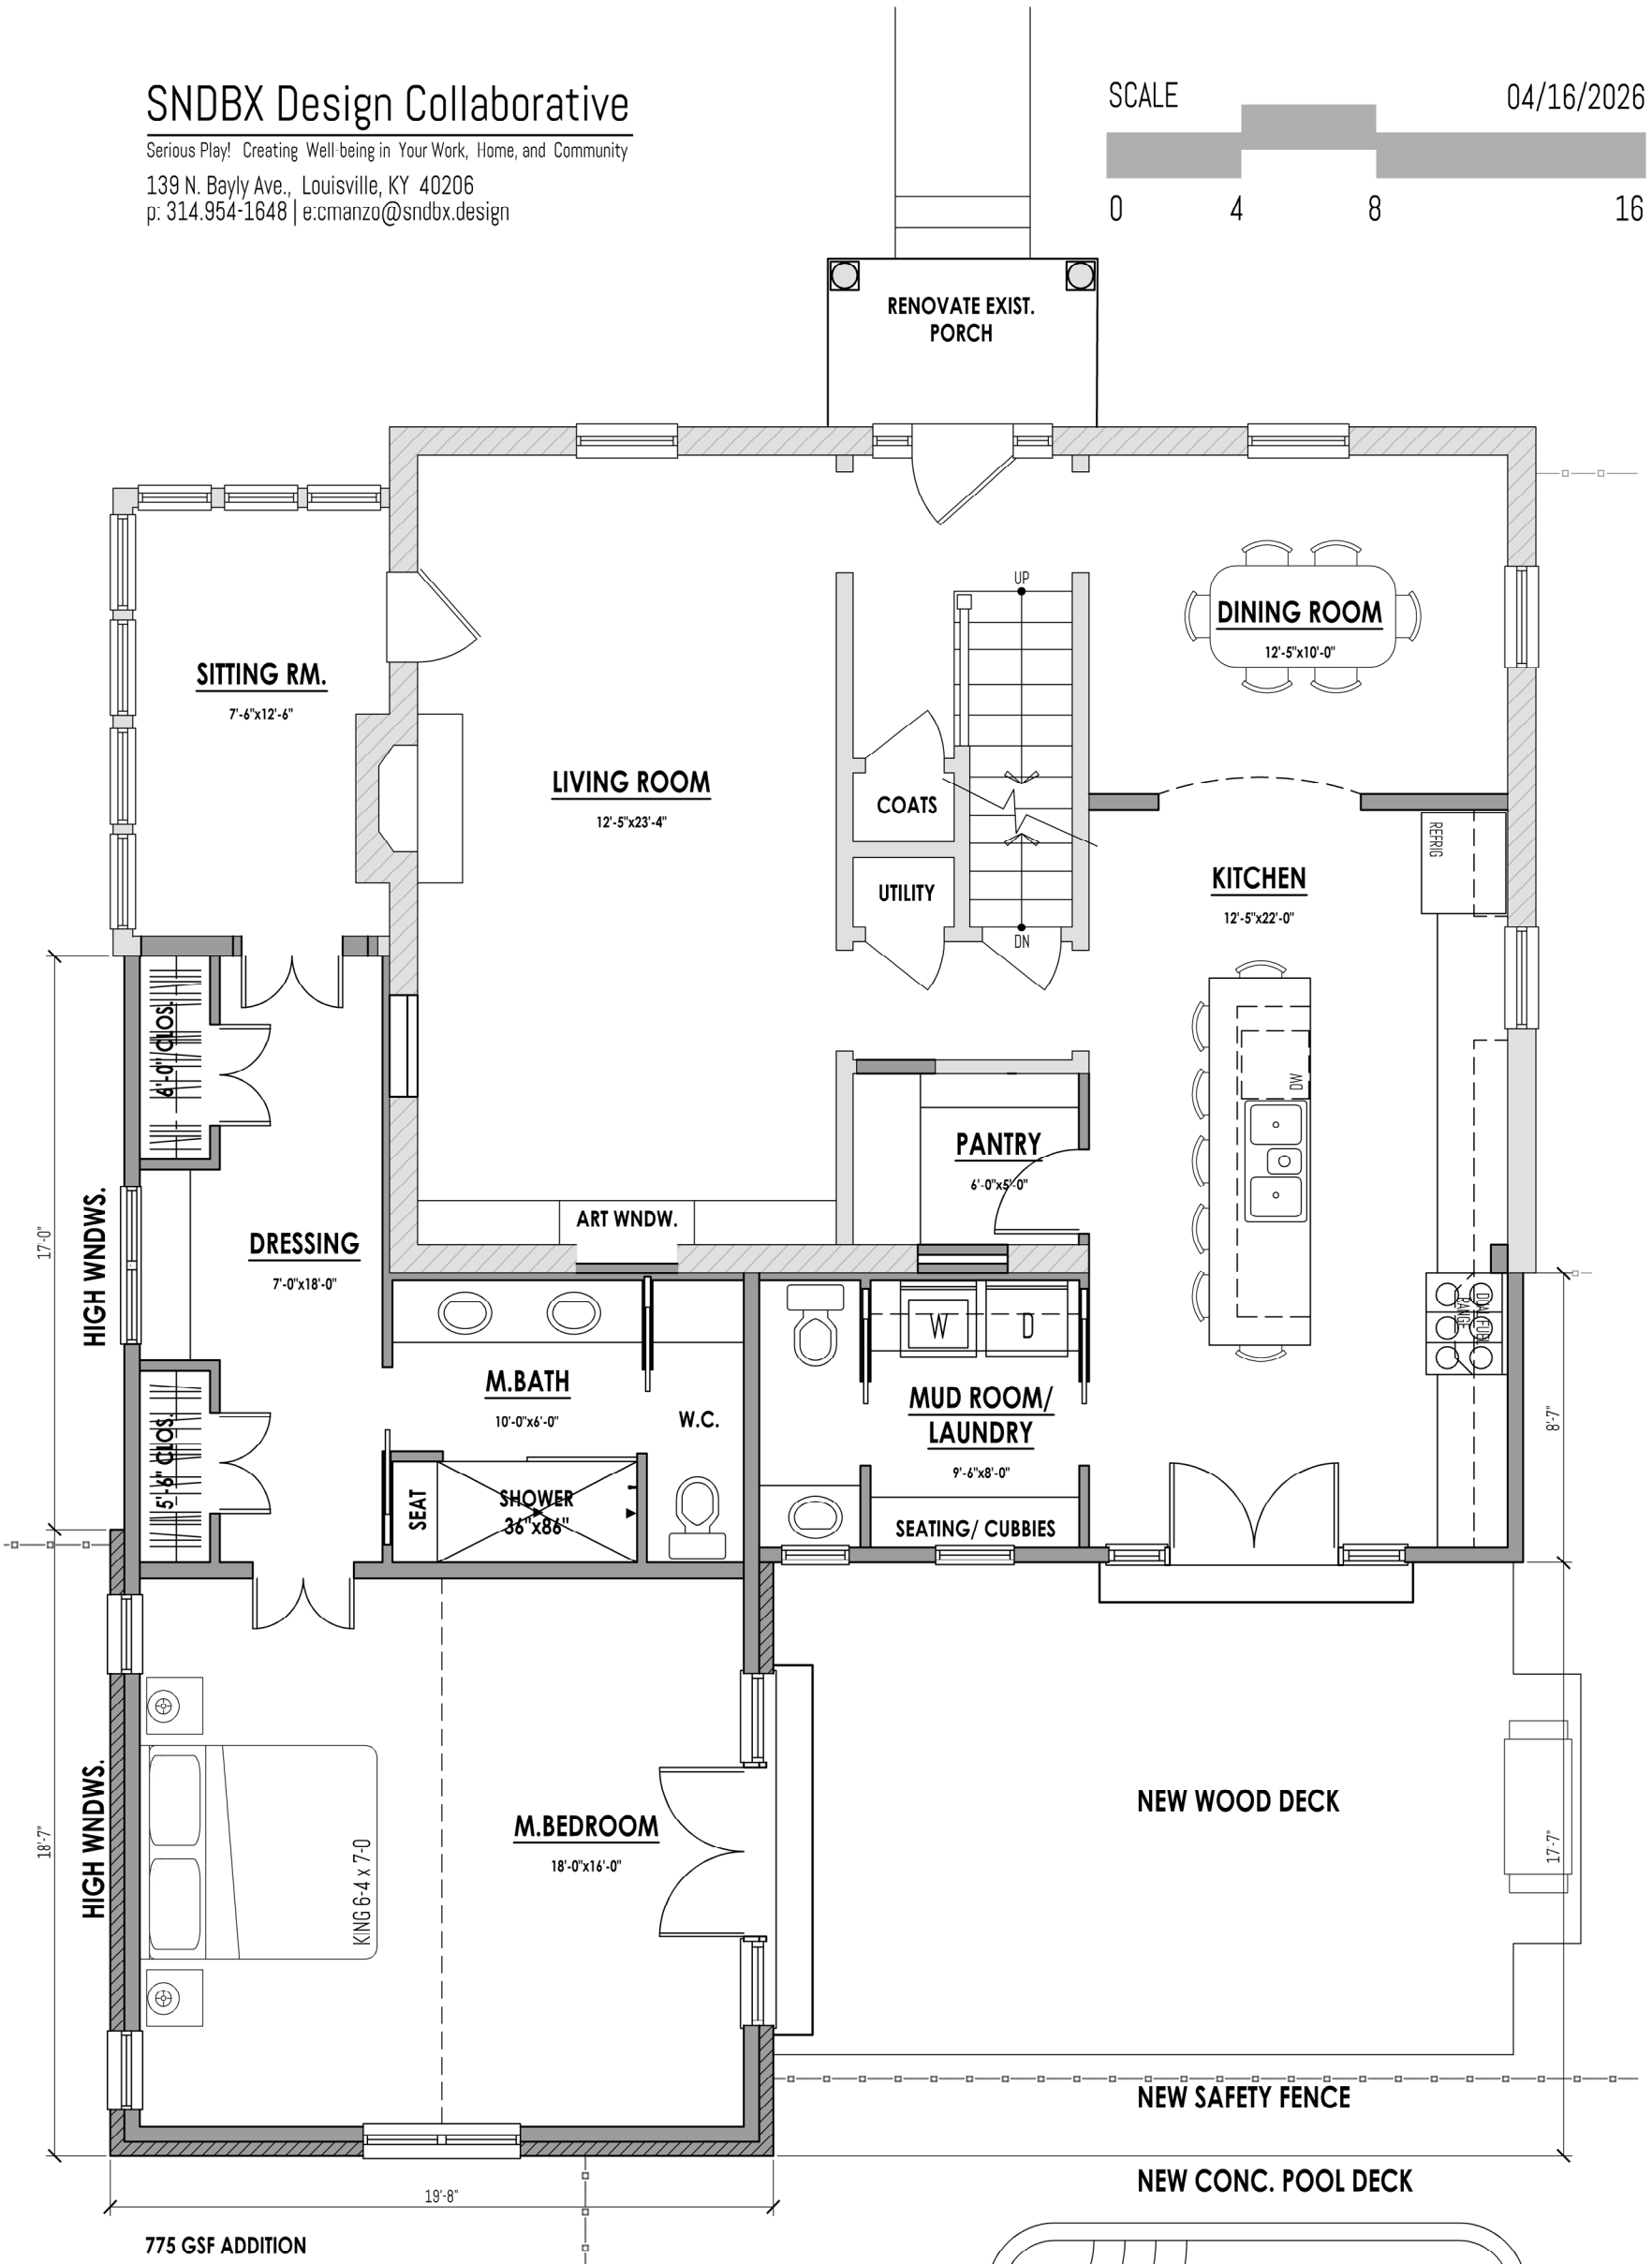

MSD SEWER ON NORTH SIDE OF HYCLIFFE AVE. HYCLIFFE AVENUE (60' W.)

WALLACE AVENUE (50' W.)

SNDBX Design Collaborative

Serious Play! Creating Well-being in Your Work, Home, and Community

139 N. Bayly Ave., Louisville, KY 40206
p: 314.954-1648 | e: cmanzo@sndbx.design

SCALE

04/16/2026

775 GSF ADDITION

FIRST FLOOR PLAN BUCK RESIDENCE

3800 HYCLIFFE AVE. LOUISVILLE, KY 40207

SNDBX Design Collaborative

Serious Play! Creating Well-being in Your Work, Home, and Community
139 N. Bayly Ave., Louisville, KY 40206
p: 314.954-1648 | e:cmanzo@sndbx.design

SCALE

04/16/2026

BASEMENT FLOOR PLAN BUCK RESIDENCE

3800 HYCLIFFE AVE. LOUISVILLE, KY 40207

SNDBX Design Collaborative

Serious Play! Creating Well-being in Your Work, Home, and Community

139 N. Bayly Ave., Louisville, KY 40206