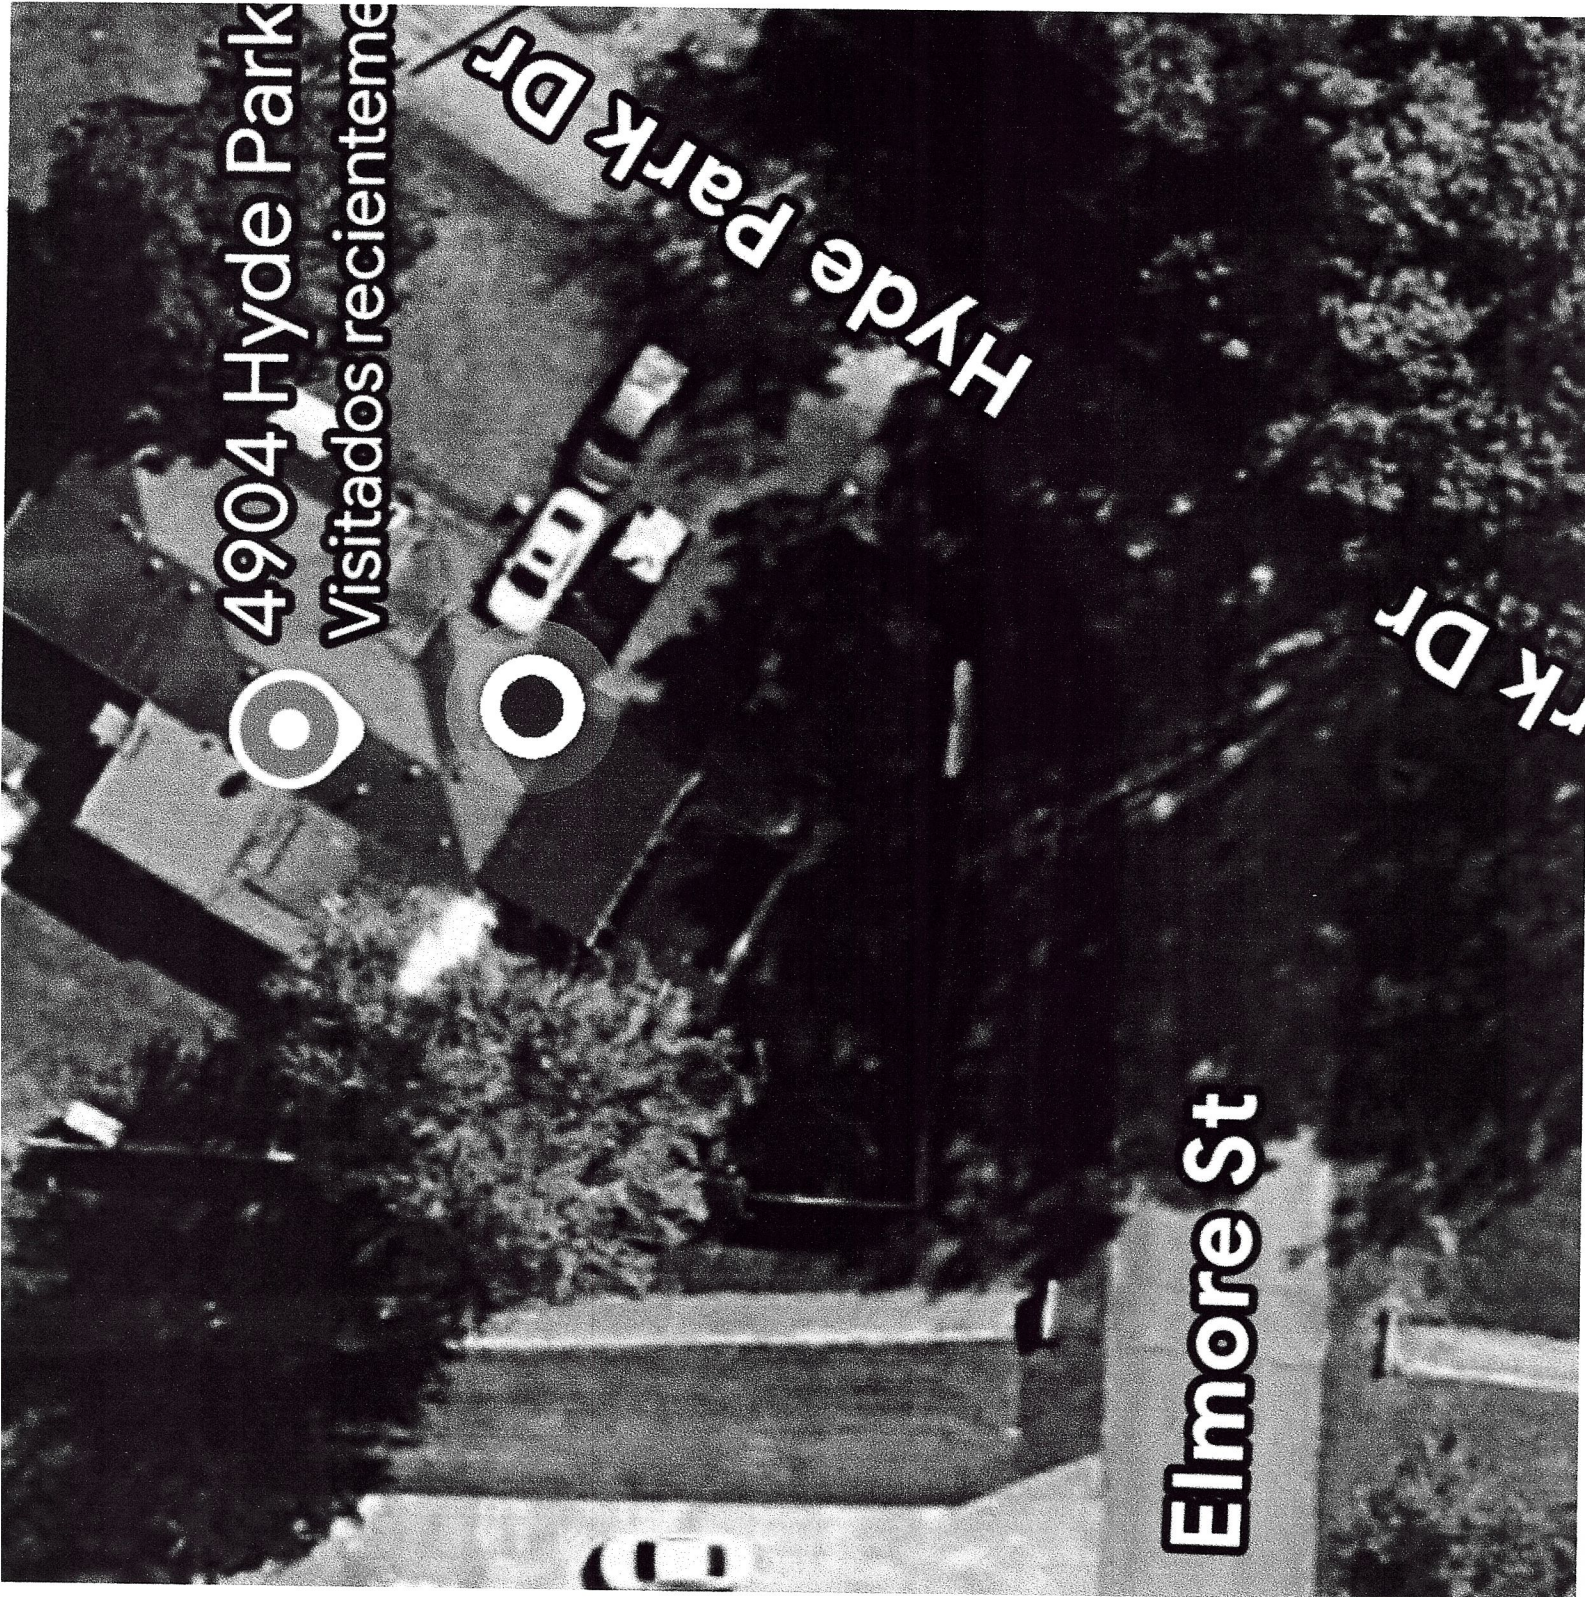

RECEIVED

JUN 05 2026

Received 6/5/26

Planning & Design

OFFICE OF
PLANNING

26-VARIANCE-0062
26-VARIANCE-0062