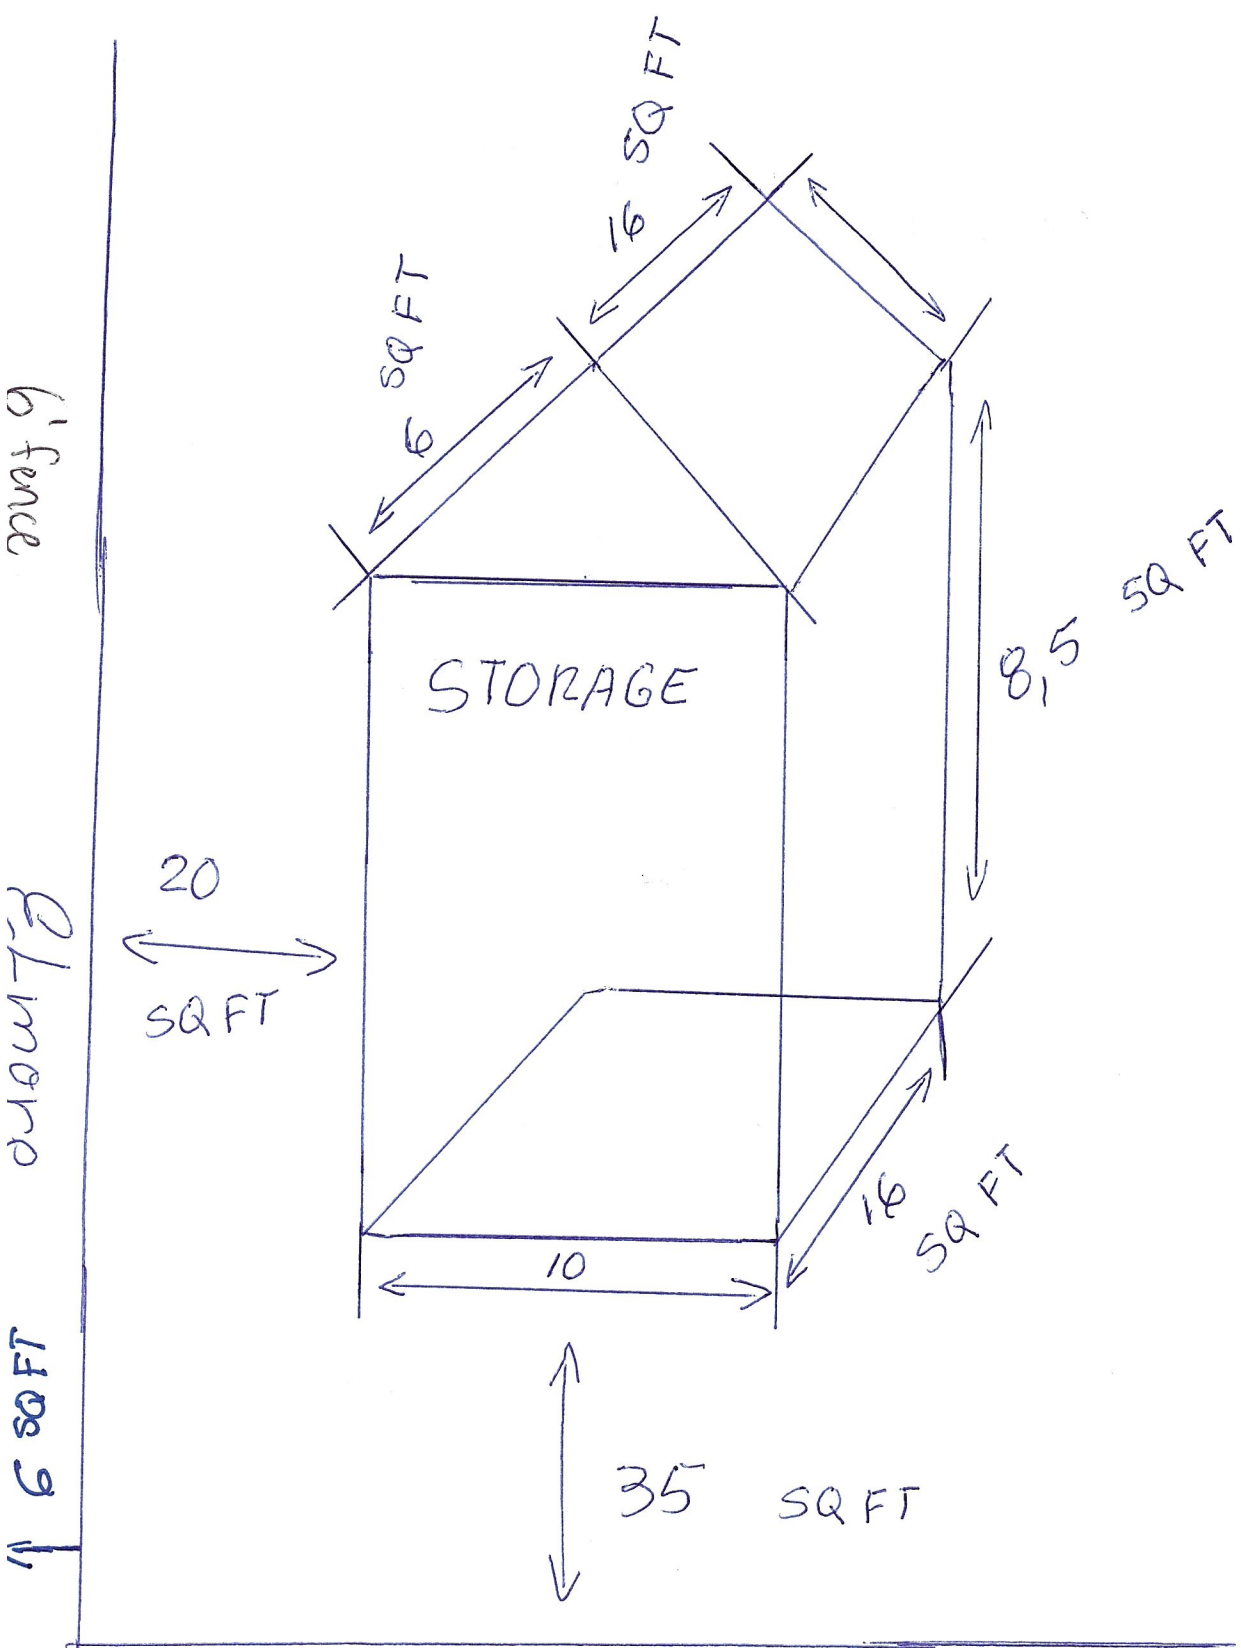

0 10 20 30 ft
N
6' fence
all around

4904 Hyde Park Dr

Friday, June 5, 2026 | 9:52 AM

LOJIC

LOJIC © 2026

This map is not a legal document and should only be used for general reference and identification.

Received 6/5/26 Hyde Park Drive Planning & Design

26-VARIANCE-0062

RECEIVED

JUN 05 2026

Received 6/5/26

Planning & Design

OFFICE OF
PLANNING

26-VARIANCE-0062
26-VARIANCE-0062