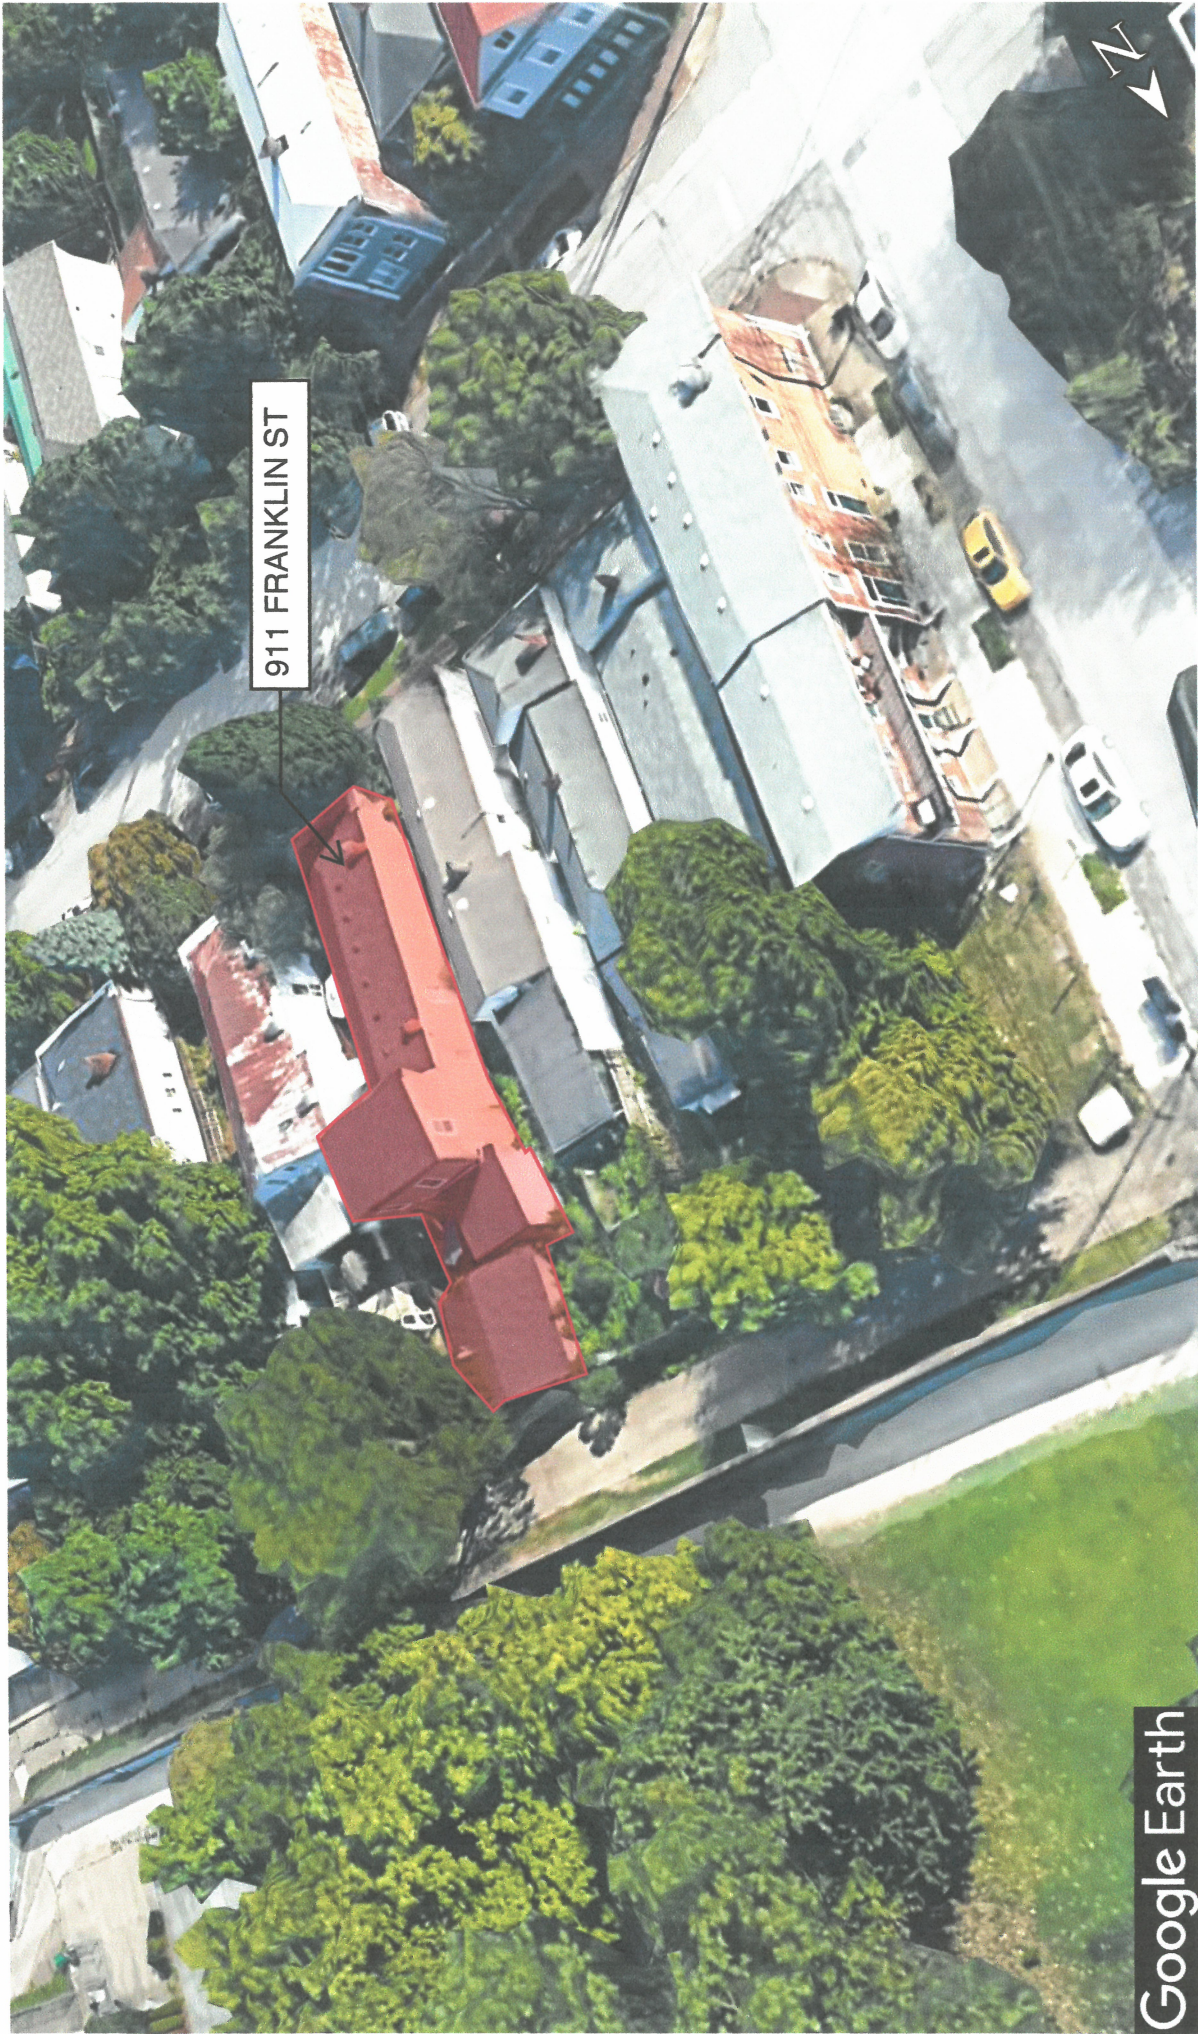

Google Earth

GOOGLE EARTH VIEW TO THE NORTH EAST - EXISTING CONDITION

H O W E R E S I D E N C E

R E N O V A T I O N & A D D I T I O N

911 FRANKLIN STREET LOUISVILLE KENTUCKY 40206

RECEIVED

APR 10 2023

PLANNING &  
DESIGN SERVICES

2305

ARCHITECTURAL ARTISANS INC  
213 SOUTH SHELBY STREET LOUISVILLE KY 40202 502 582 3907

Google Earth

GOOGLE EARTH VIEW TO THE SOUTH EAST - EXISTING CONDITION

**H O W E R E S I D E N C E**

R E N O V A T I O N & A D D I T I O N